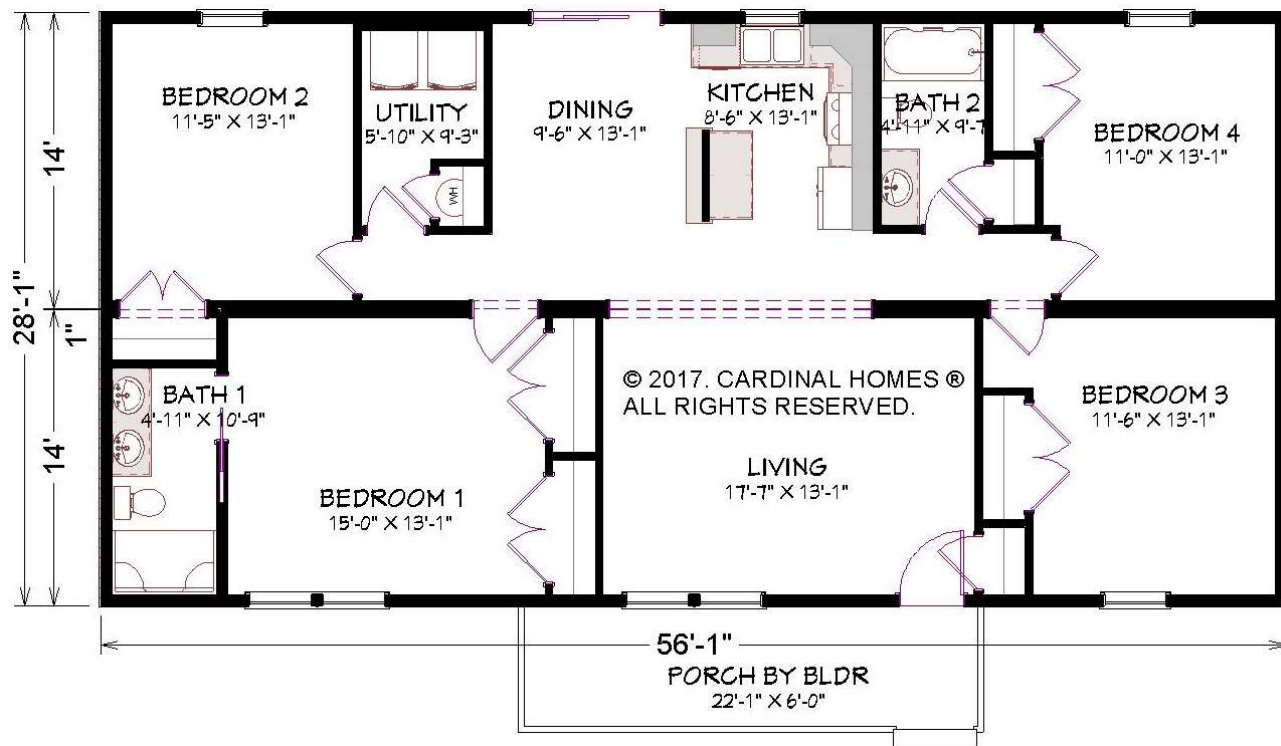

CARDINAL HOMES®

Classic Living Collection

FINLEY

1568 Sq. Ft.
56'-0" x 28'-0"

Cardinal Homes®

Kituwah Manufacturing, LLC
d/b/a Cardinal Homes®
525 Barnesville Highway
Wylliesburg, VA 23976
(434)735-8111
www.cardinalhomes.com