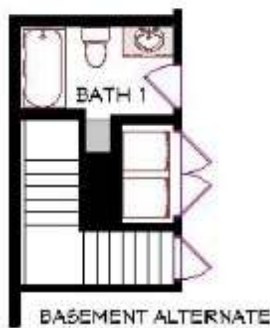

CARDINAL HOMES®

Classic Living Collection

KAYLEIGH

1568 Sq. Ft.
56'-0" x 28'-0"

© 2018. CARDINAL HOMES®
ALL RIGHTS RESERVED.

Optional decorative exterior features that are shown on renderings are not included in default pricing. Always refer to sales order for exact specifications and options.