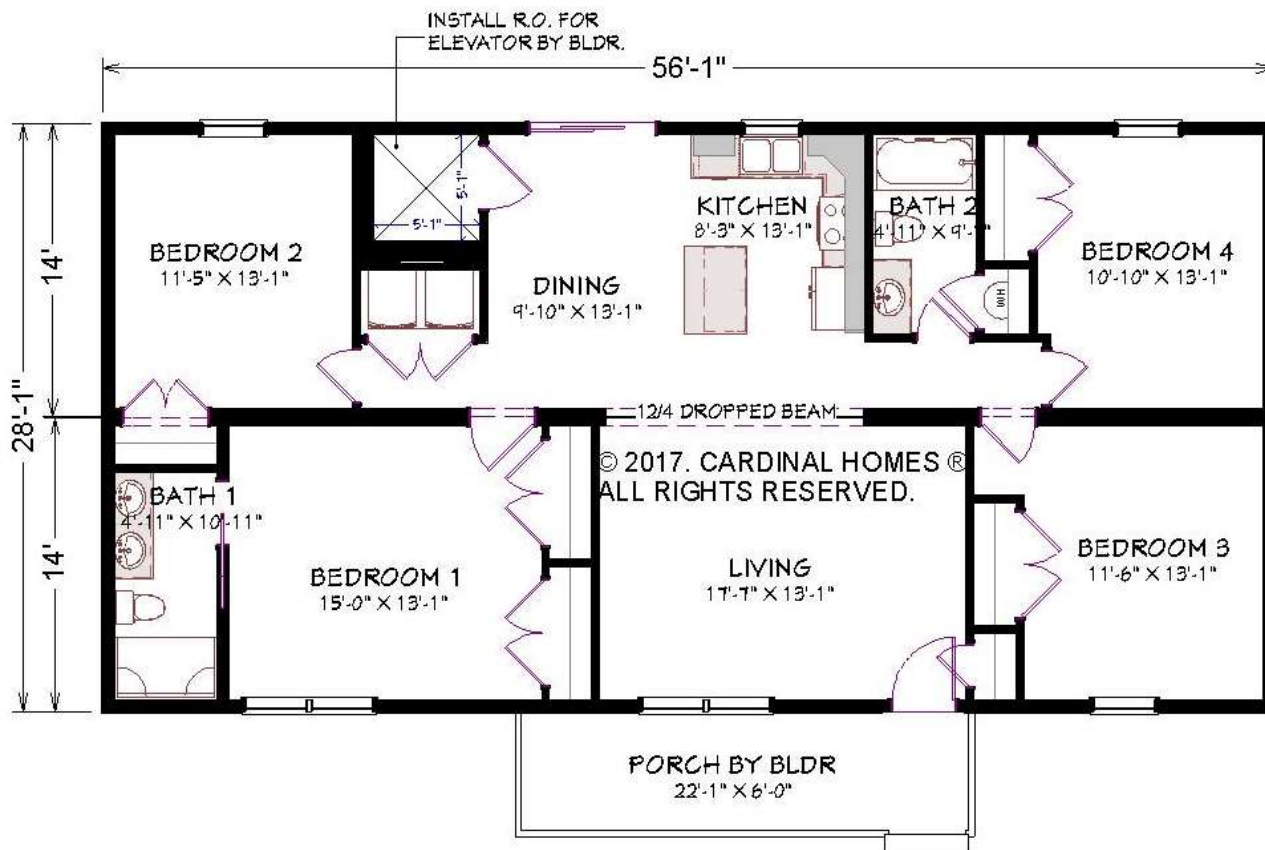

CARDINAL HOMES®

Coastal Living Collection

SANIBEL

**1568 Sq. Ft.
56'-0" x 28'-0"**

Cardinal Homes®

Kituwah Manufacturing, LLC
d/b/a Cardinal Homes®
525 Barnesville Highway
Wylliesburg, VA 23976
(434)735-8111
www.cardinalhomes.com