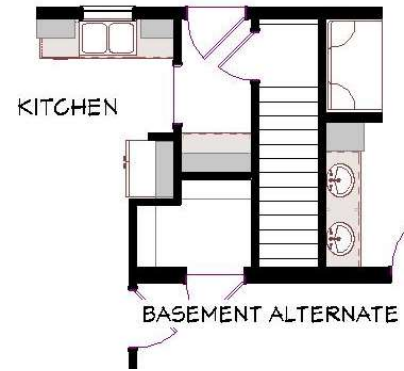

**CARDINAL HOMES®**

*Classic Living Collection*

**WALTON**

**1568 Sq. Ft.  
56'-0" x 28'-0"**

**Cardinal Homes®**

Kituwah Manufacturing, LLC  
d/b/a Cardinal Homes®  
525 Barnesville Highway  
Wylliesburg, VA 23976  
(434)735-8111  
www.cardinalhomes.com