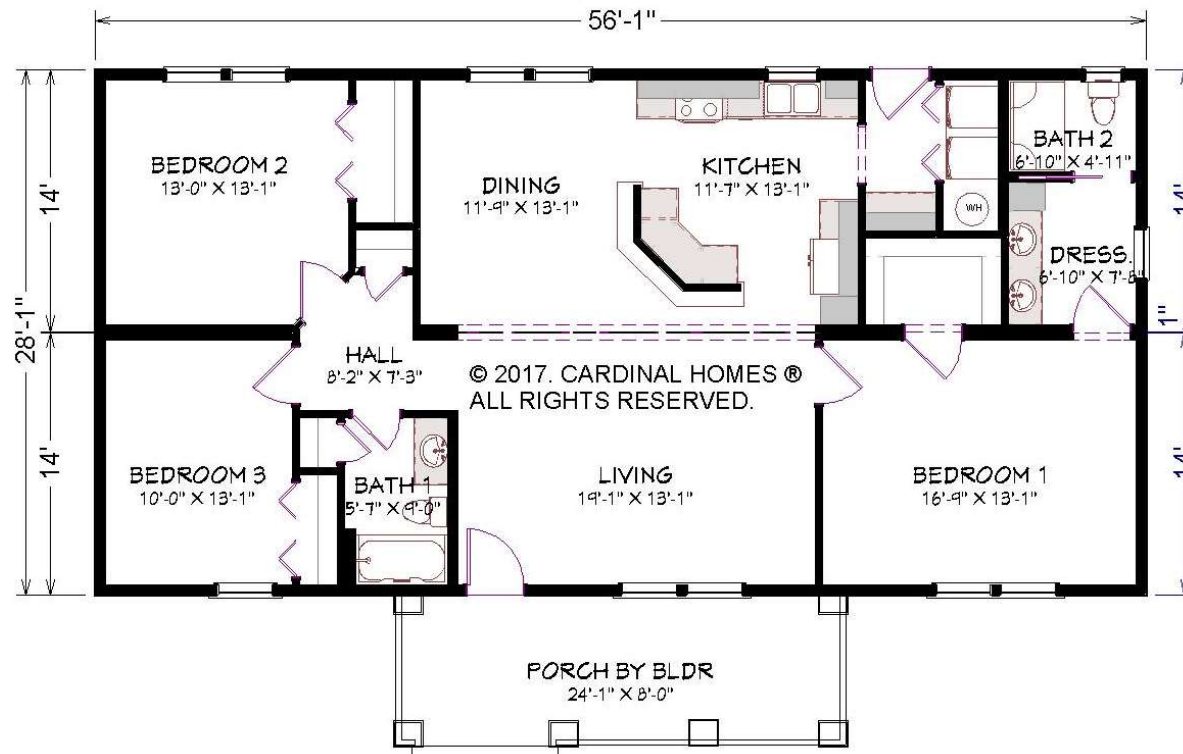

**CARDINAL HOMES®**

*Classic Living Collection*

**WALTON**

**1568 Sq. Ft.  
56'-0" x 28'-0"**

**Cardinal Homes®**

Kituwah Manufacturing, LLC  
d/b/a Cardinal Homes®  
525 Barnesville Highway  
Wylliesburg, VA 23976  
(434)735-8111  
www.cardinalhomes.com

For more detailed information including dimensions refer to working drawings.