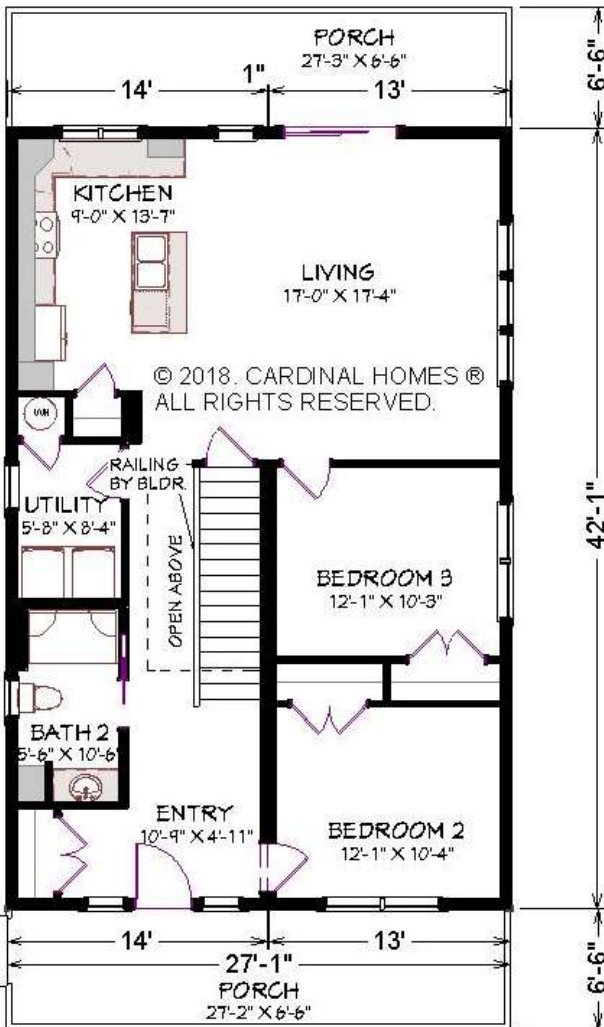

CARDINAL HOMES®

Coastal Living Collection

BUXTON

1649 Sq. Ft.
27'-0" x 42'-0"

BASEMENT ALTERNATE

Cardinal Homes®

Kituwah Manufacturing, LLC
d/b/a Cardinal Homes®
525 Barnesville Highway
Wylliesburg, VA 23976
(434)735-8111
www.cardinalhomes.com