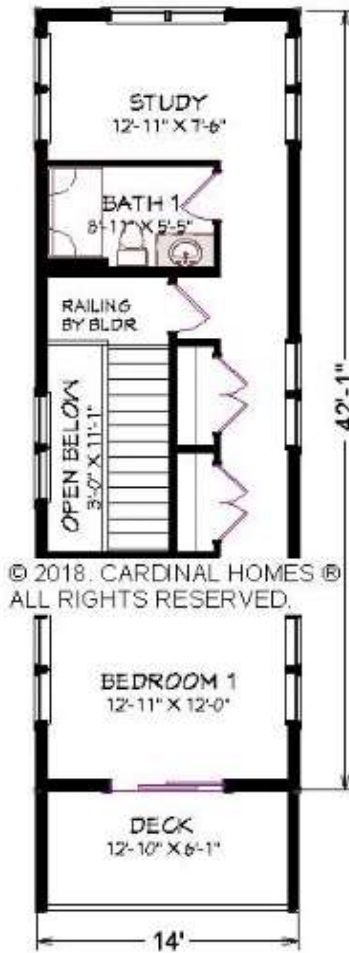

CARDINAL HOMES®

Coastal Living Collection

BUXTON

1649 Sq. Ft.
27'-0" x 42'-0"

BASEMENT ALTERNATE

Cardinal Homes®

Kituwah Manufacturing, LLC
d/b/a Cardinal Homes®
525 Barnesville Highway
Wylliesburg, VA 23976
(434)735-8111
www.cardinalhomes.com