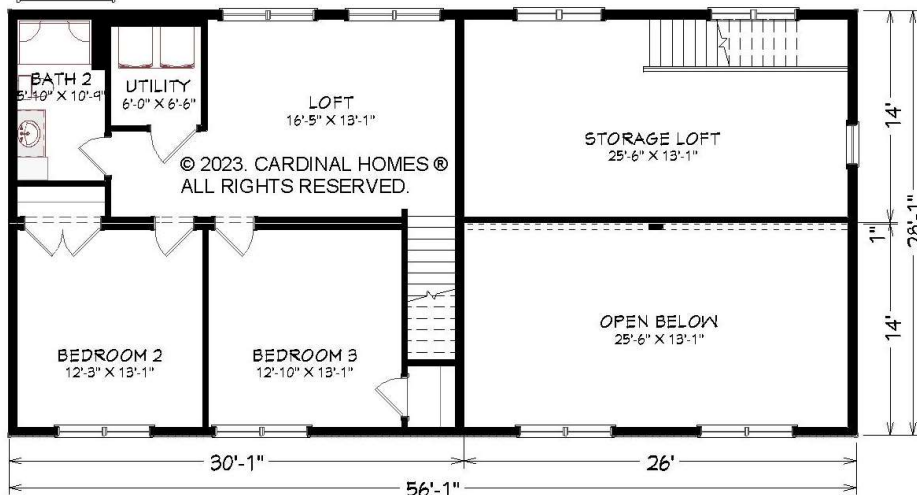

CARDINAL HOMES®

Barndominium **Collection**

BUTNER

**1680 SQ. FT.
56'-0" X 28'-0"**

Cardinal Homes®

Kituwah Manufacturing, LLC
d/b/a Cardinal Homes®
525 Barnesville Highway
Wylliesburg, VA 23976
(434)735-8111
www.cardinalhomes.com