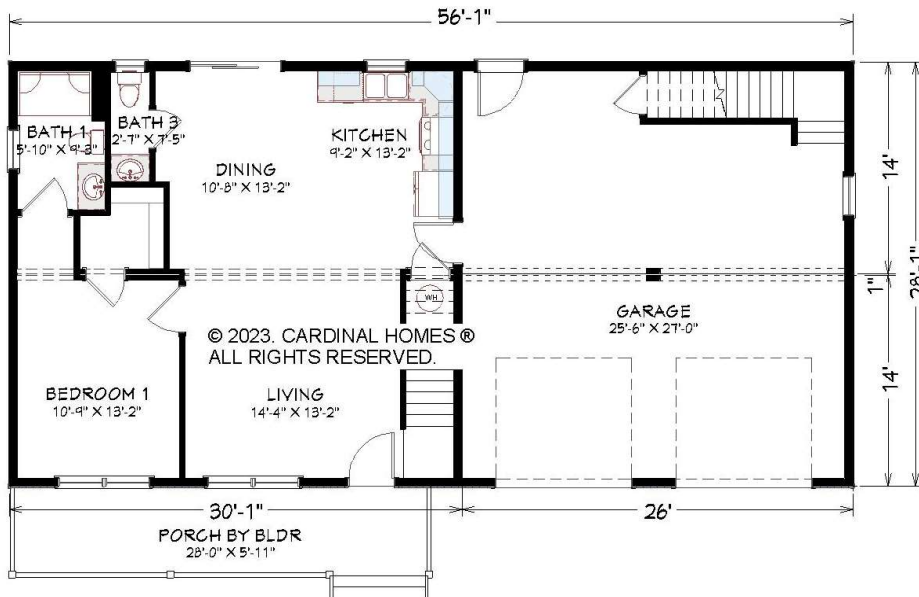

CARDINAL HOMES®

Barndominium **Collection**

BUTNER

**1680 SQ. FT.
56'-0" X 28'-0"**

Cardinal Homes®

Kituwah Manufacturing, LLC
d/b/a Cardinal Homes®
525 Barnesville Highway
Wylliesburg, VA 23976
(434)735-8111
www.cardinalhomes.com