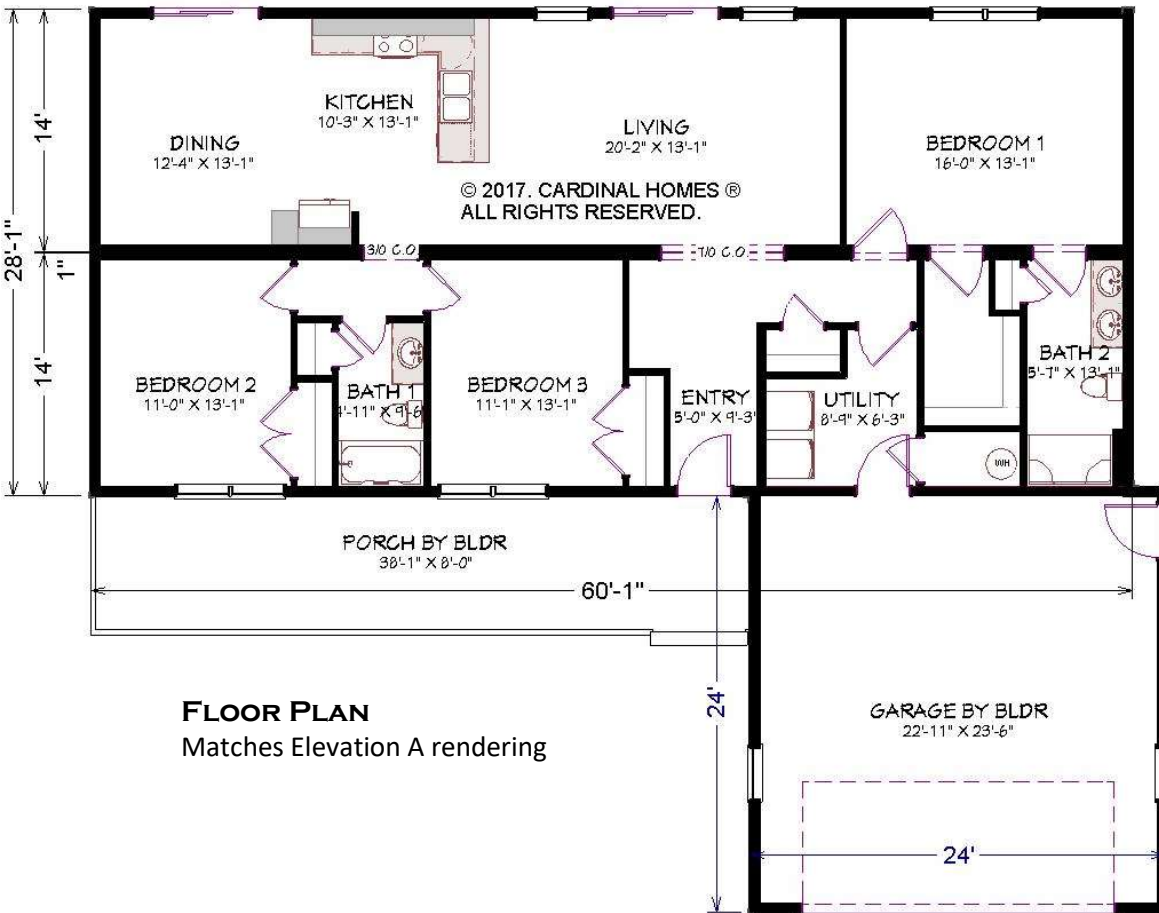

ELEVATION B

ELEVATION A
Shown with site
built garage

CARDINAL HOMES®

Classic Living Collection

EMERY

1680 Sq. Ft.
60'-0" x 28'-0"

BASEMENT ALTERNATE

Cardinal Homes®