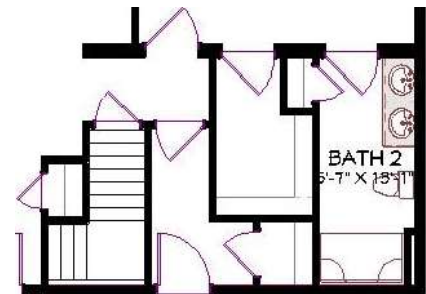

ELEVATION B

ELEVATION A
Shown with site
built garage

CARDINAL HOMES®

Classic Living Collection

EMERY

1680 Sq. Ft.
60'-0" x 28'-0"

BASEMENT ALTERNATE

Cardinal Homes®