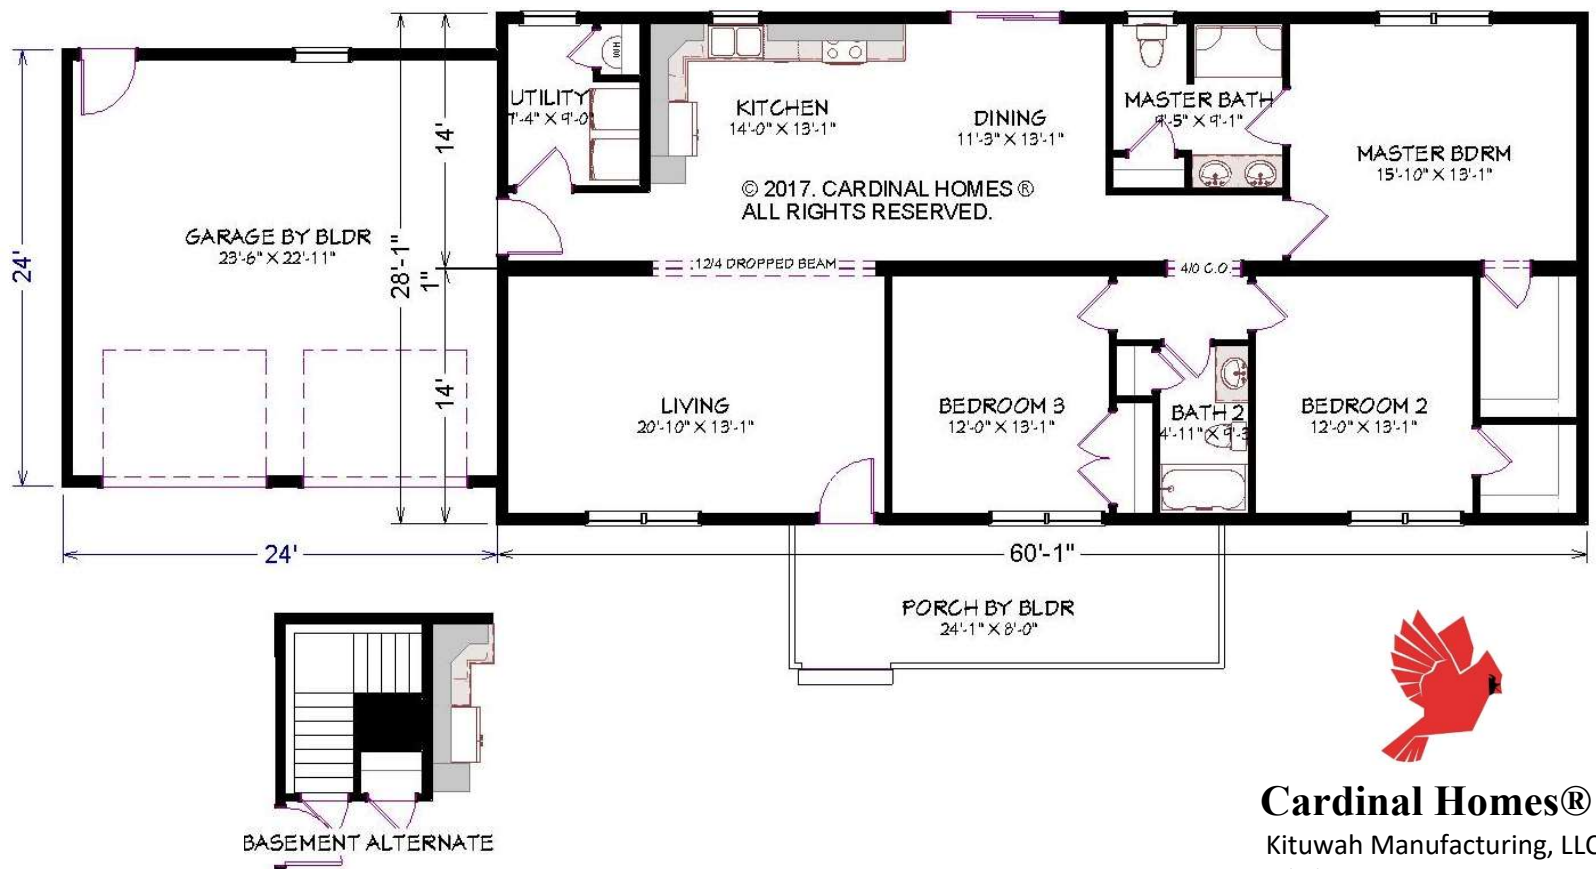

CARDINAL HOMES®

Classic Living Collection

1680 Sq. Ft. HANNAH
60'-0" X 28'-0"

Cardinal Homes®

Kituwah Manufacturing, LLC
 d/b/a Cardinal Homes®
 525 Barnesville Highway
 Wylliesburg, VA 23976
 (434)735-8111
 www.cardinalhomes.com