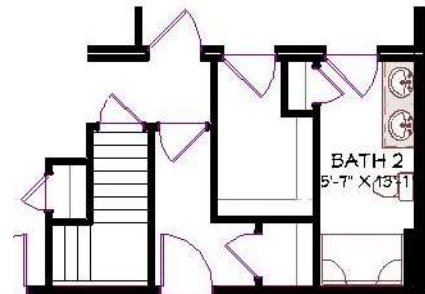

CARDINAL HOMES®

Coastal Living Collection

ELEVATION

Shown with site built garage

LARGO

**1680 Sq. Ft.
60'-0" x 28'-0"**

BASEMENT ALTERNATE

Optional decorative exterior features that are shown on renderings are not included in default pricing. Always refer to sales order for exact specifications and options.