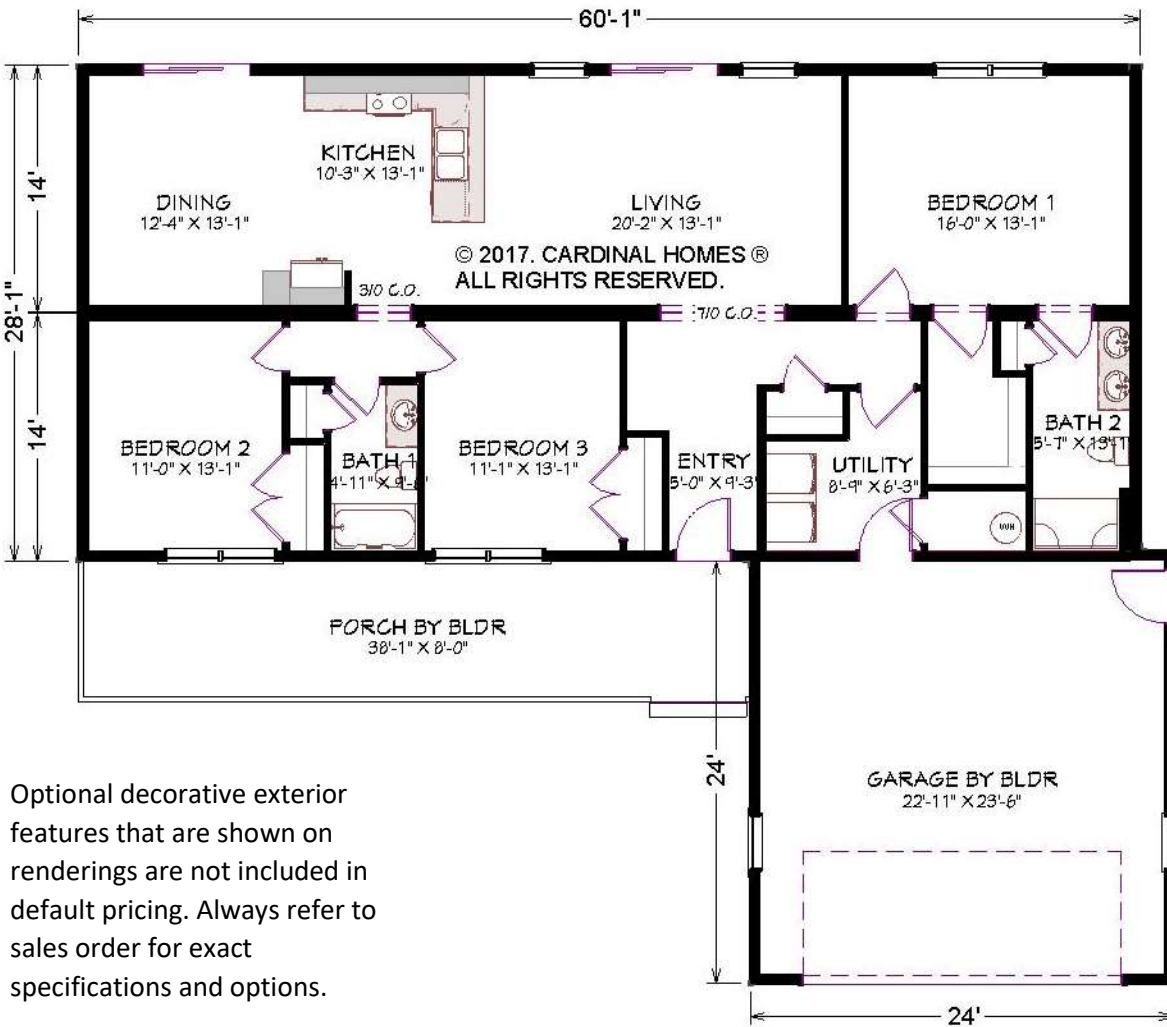

CARDINAL HOMES®

Coastal Living Collection

ELEVATION

Shown with site built garage

LARGO

**1680 Sq. Ft.
60'-0" x 28'-0"**

BASEMENT ALTERNATE

Optional decorative exterior features that are shown on renderings are not included in default pricing. Always refer to sales order for exact specifications and options.