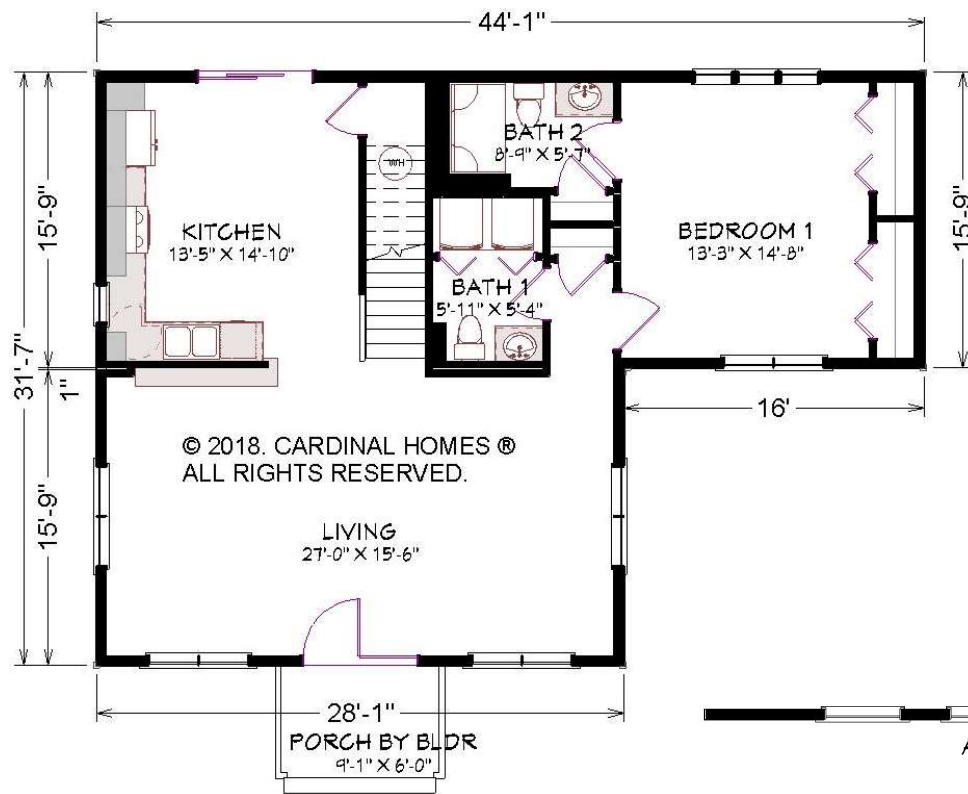

Cardinal Homes®

Kituwah Manufacturing, LLC
d/b/a Cardinal Homes®
525 Barnesville Highway
Wylliesburg, VA 23976
(434)735-8111
www.cardinalhomes.com