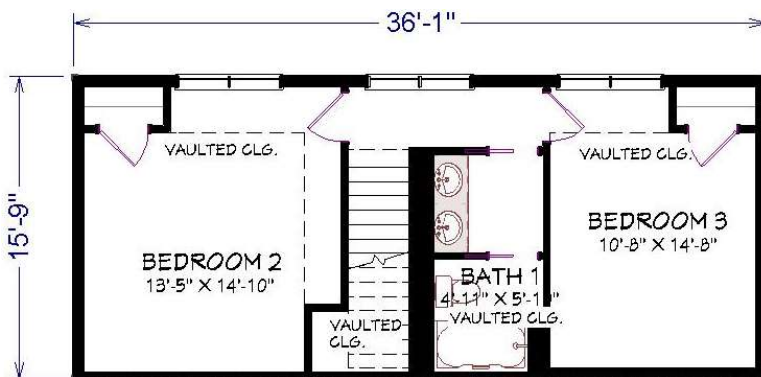

Cardinal Homes®

Kituwah Manufacturing, LLC
d/b/a Cardinal Homes®
525 Barnesville Highway
Wylliesburg, VA 23976
(434)735-8111
www.cardinalhomes.com