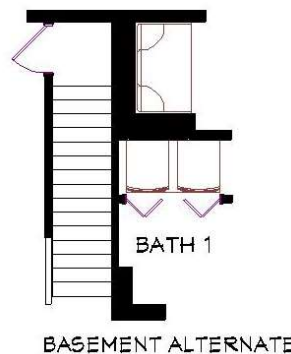

Cardinal Homes®

Kituwah Manufacturing, LLC
d/b/a Cardinal Homes®
525 Barnesville Highway
Wylliesburg, VA 23976
(434)735-8111
www.cardinalhomes.com