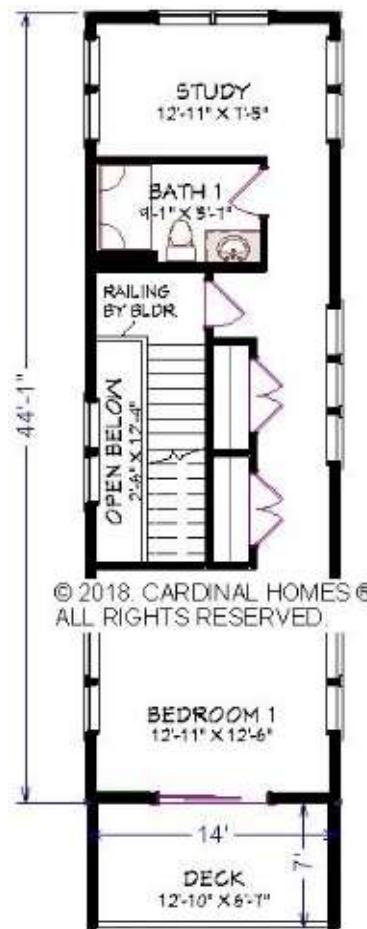

CARDINAL HOMES®

Coastal Living Collection

HATTERAS

1773 Sq. Ft.
28'-0" x 44'-0"

Cardinal Homes®

Kituwah Manufacturing, LLC
d/b/a Cardinal Homes®
525 Barnesville Highway
Wylliesburg, VA 23976
(434)735-8111
www.cardinalhomes.com