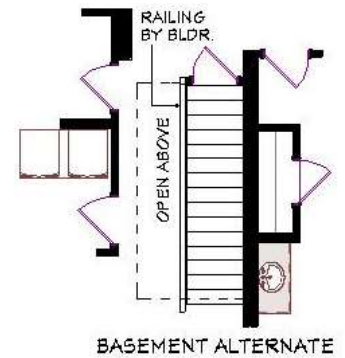

CARDINAL HOMES®

Coastal Living Collection

HATTERAS

1773 Sq. Ft.
28'-0" x 44'-0"

Cardinal Homes®

Kituwah Manufacturing, LLC
d/b/a Cardinal Homes®
525 Barnesville Highway
Wylliesburg, VA 23976
(434)735-8111
www.cardinalhomes.com