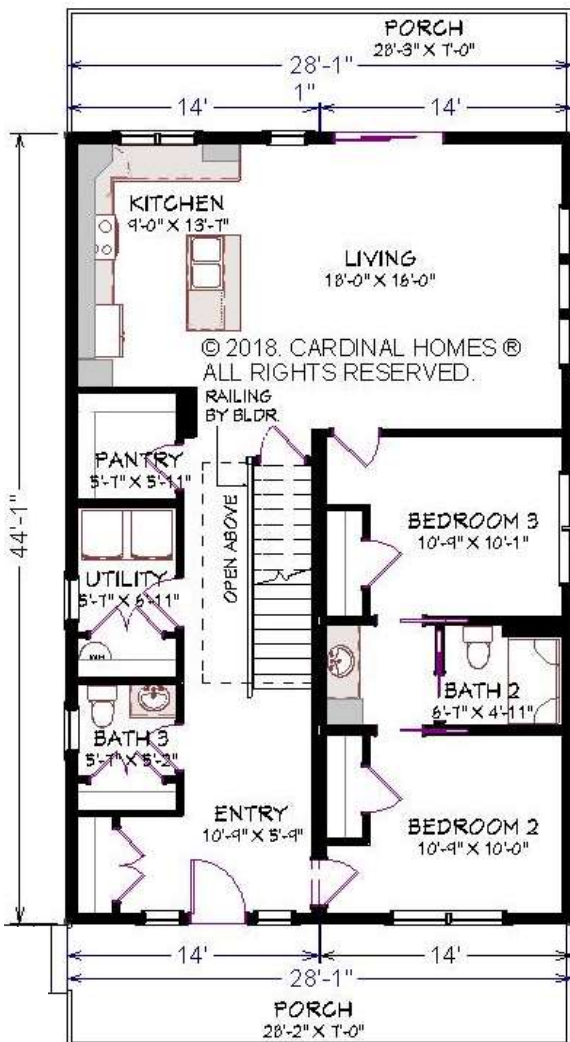

CARDINAL HOMES®

Coastal Living Collection

HATTERAS

1773 Sq. Ft.
28'-0" x 44'-0"

Cardinal Homes®

Kituwah Manufacturing, LLC
d/b/a Cardinal Homes®
525 Barnesville Highway
Wylliesburg, VA 23976
(434)735-8111
www.cardinalhomes.com