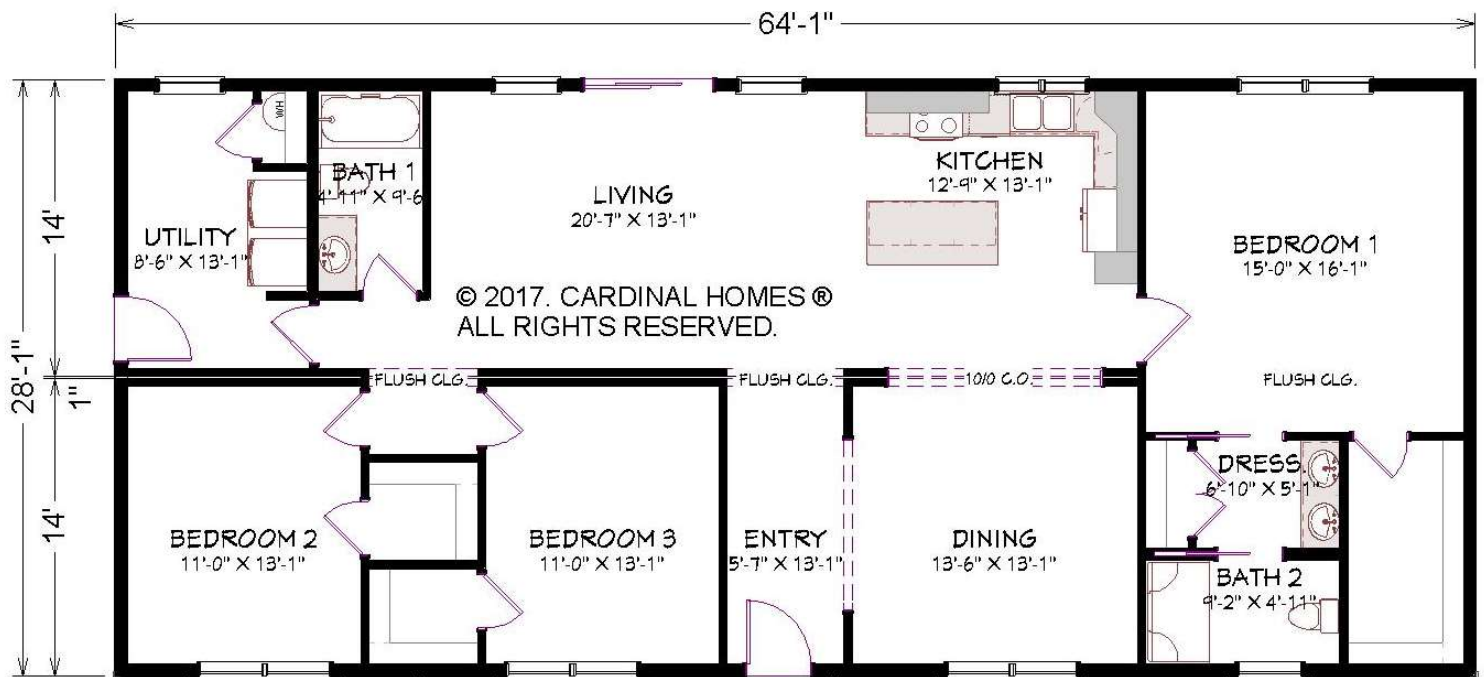

CARDINAL HOMES®

Classic Living Collection

BASEMENT ALTERNATE

PORCH BY BLDR
20'-1" X 8'-0"

ADELINE

1792 Sq. Ft.
64'-0" X 28'-0"

Cardinal Homes®

Kituwah Manufacturing, LLC
d/b/a Cardinal Homes®
525 Barnesville Highway
Wylliesburg, VA 23976
(434)735-8111
www.cardinalhomes.com