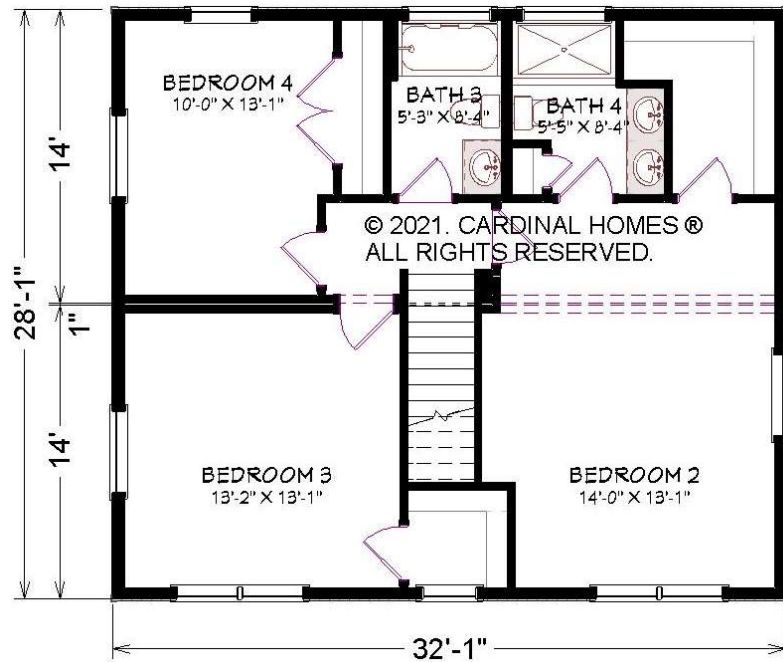

Classic Living Collection

Rendering as shown is for illustration purposes only.

BELLVIEW

1792 Sq. Ft.
32'-0" x 28'-0"

Cardinal Homes

Kituwah Manufacturing, LLC
d/b/a Cardinal Homes®
525 Barnesville Highway
Wylliesburg, VA 23976
(434)735-8111
www.cardinalhomes.com

For more detailed information including dimensions refer to working drawings.

BASEMENT ALTERNATE