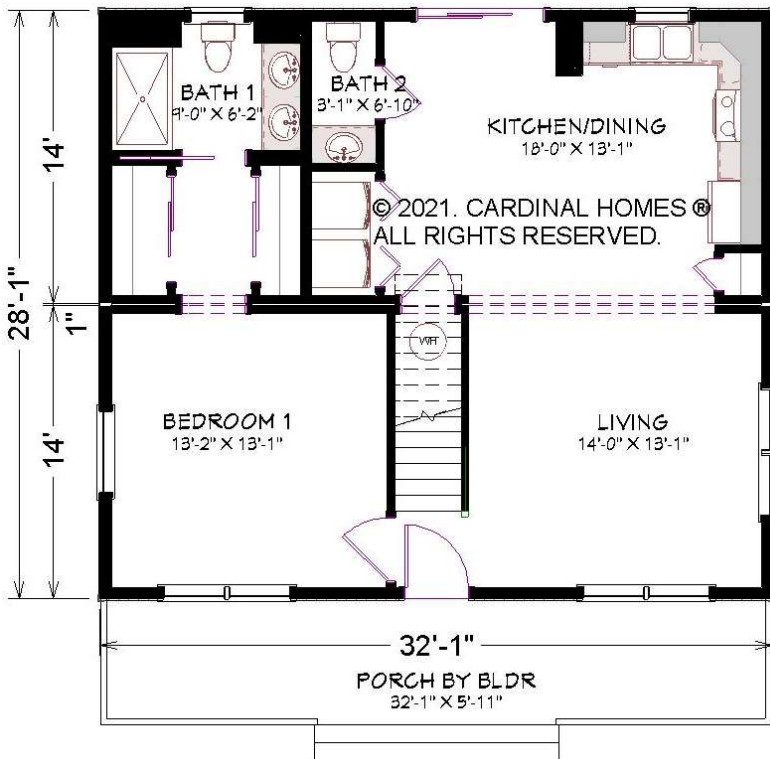

Classic Living Collection

Rendering as shown is for illustration purposes only.

BELLVIEW

1792 Sq. Ft.
32'-0" x 28'-0"

Cardinal Homes

Kituwah Manufacturing, LLC
d/b/a Cardinal Homes®
525 Barnesville Highway
Wylliesburg, VA 23976
(434)735-8111
www.cardinalhomes.com

For more detailed information including dimensions refer to working drawings.

BASEMENT ALTERNATE