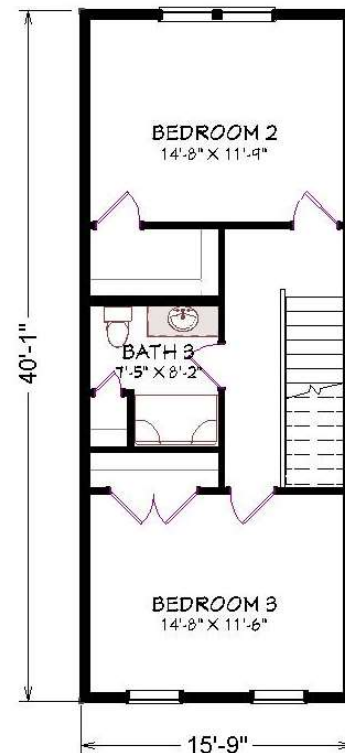

CARDINAL HOMES®

Classic Living Collection

**1796 SQ. FT.
47'-5" X 40'-0"**

MAKENNA

Cardinal Homes®

Kituwah Manufacturing, LLC
d/b/a Cardinal Homes®
525 Barnesville Highway
Wylliesburg, VA 23976
(434)735-8111
www.cardinalhomes.com