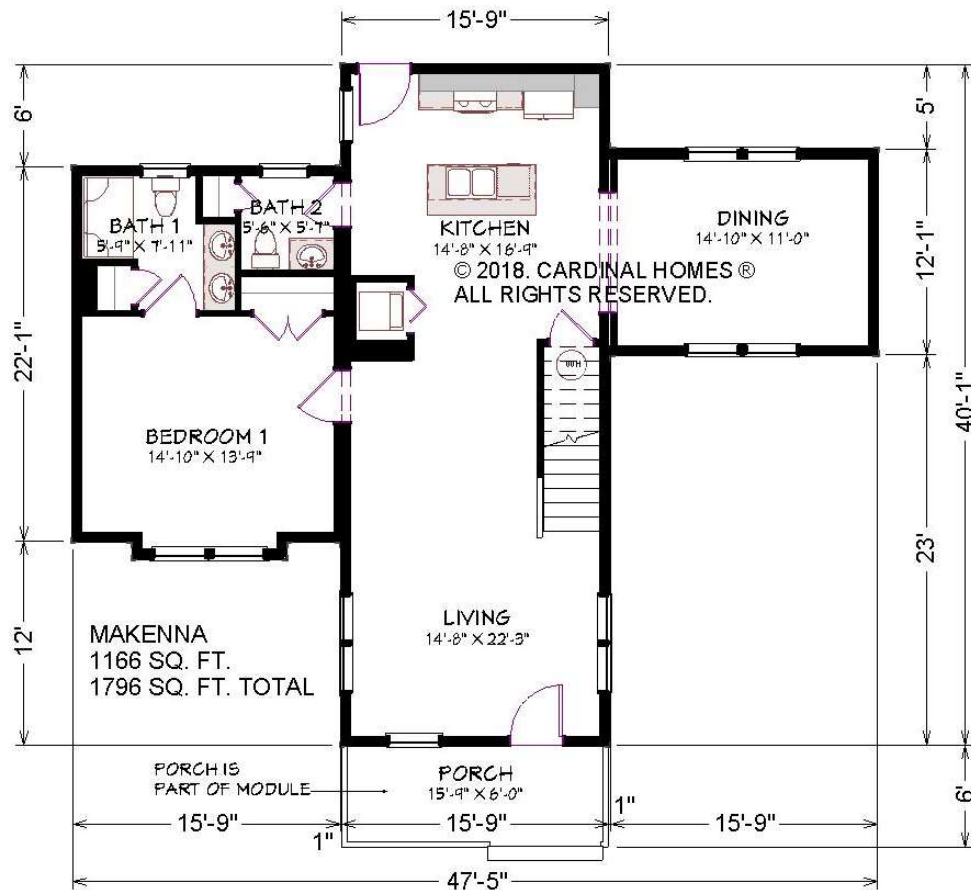

CARDINAL HOMES®

Classic Living Collection

**1796 SQ. FT.
47'-5" X 40'-0"**

MAKENNA

Cardinal Homes®

Kituwah Manufacturing, LLC
d/b/a Cardinal Homes®
525 Barnesville Highway
Wylliesburg, VA 23976
(434)735-8111
www.cardinalhomes.com