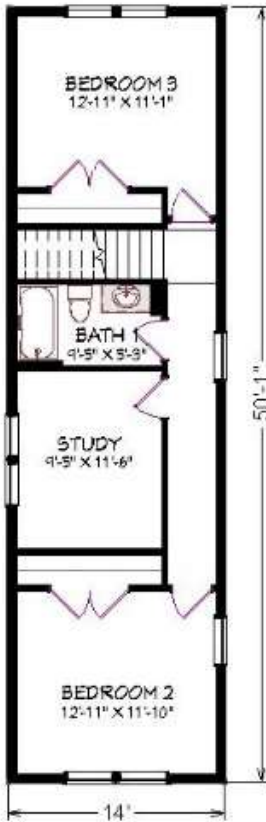

Classic Living Collection

CARDINAL HOMES®

ASHEBORO

1876 Sq. Ft.
28'-0" x 58'-0"

Cardinal Homes®

Kituwah Manufacturing, LLC
d/b/a Cardinal Homes®
525 Barnesville Highway
Wylliesburg, VA 23976
(434)735-8111
www.cardinalhomes.com