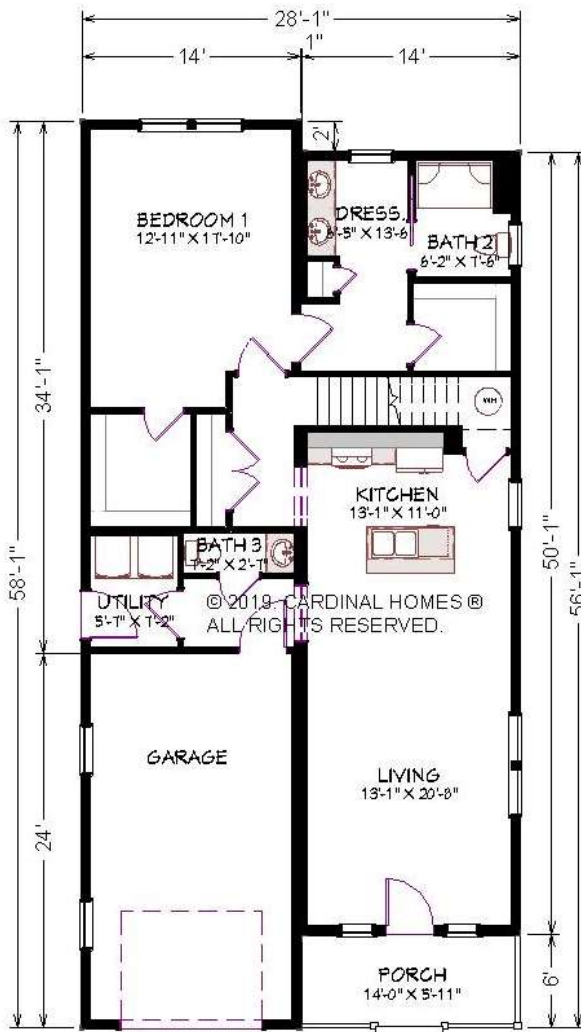

Classic Living Collection

CARDINAL HOMES®

ASHEBORO

1876 Sq. Ft.
28'-0" x 58'-0"

Cardinal Homes®

Kituwah Manufacturing, LLC
d/b/a Cardinal Homes®
525 Barnesville Highway
Wylliesburg, VA 23976
(434)735-8111
www.cardinalhomes.com