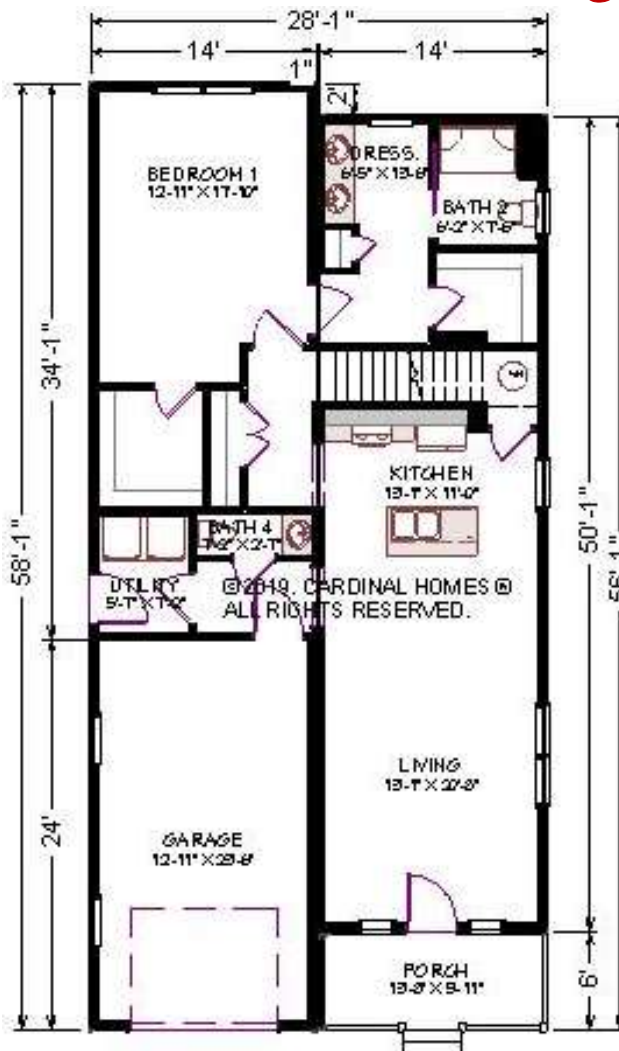

## ASHEBORO II

1876 SQ. FT.  
28'-0" x 58'-0"

**Cardinal Homes®**

Kituwah Manufacturing, LLC  
d/b/a Cardinal Homes®  
525 Barnesville Highway  
Wylliesburg, VA 23976  
(434)735-8111  
www.cardinalhomes.com