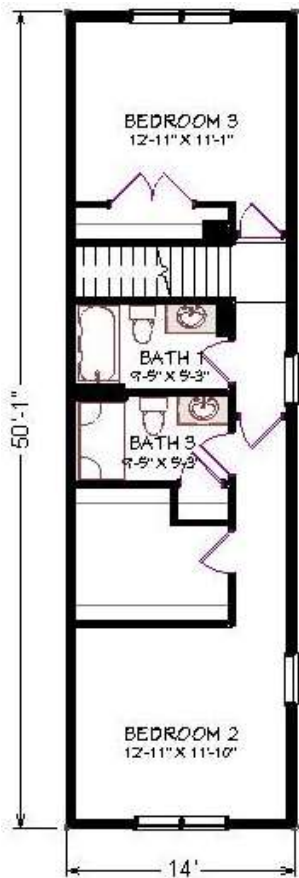

## ASHEBORO II

1876 SQ. FT.  
28'-0" x 58'-0"

**Cardinal Homes®**

Kituwah Manufacturing, LLC  
d/b/a Cardinal Homes®  
525 Barnesville Highway  
Wylliesburg, VA 23976  
(434)735-8111  
www.cardinalhomes.com