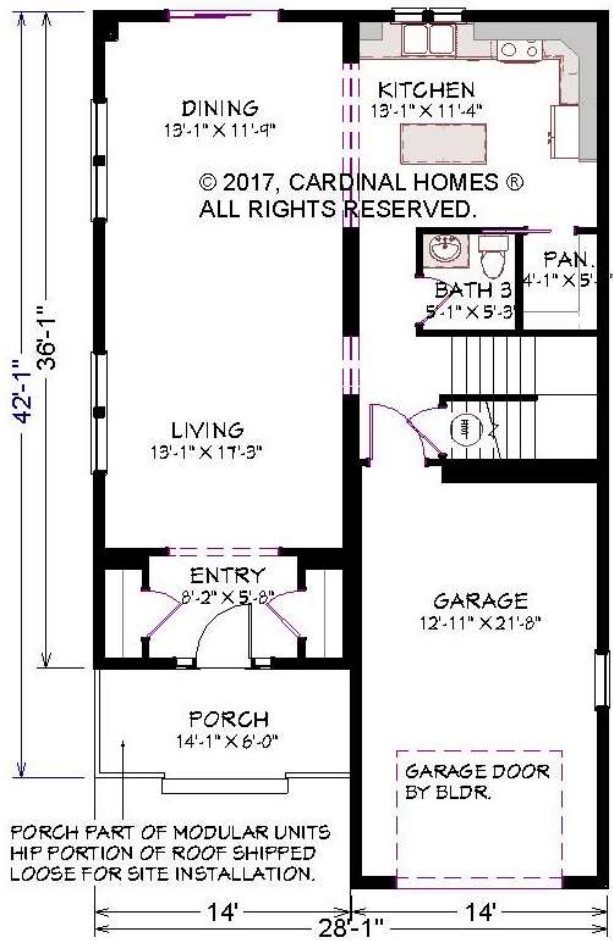

CARDINAL HOMES®

Classic Living Collection
1974 Sq. Ft.
48'-0" x 28'-0"
GRAHAM

Cardinal Homes®

Kituwah Manufacturing, LLC
 d/b/a Cardinal Homes®
 525 Barnesville Highway
 Wylliesburg, VA 23976
 (434)735-8111
 www.cardinalhomes.com

PORCH PART OF MODULAR UNITS
 HIP PORTION OF ROOF SHIPPED
 LOOSE FOR SITE INSTALLATION.

GARAGE DOOR
 BY BLDR.