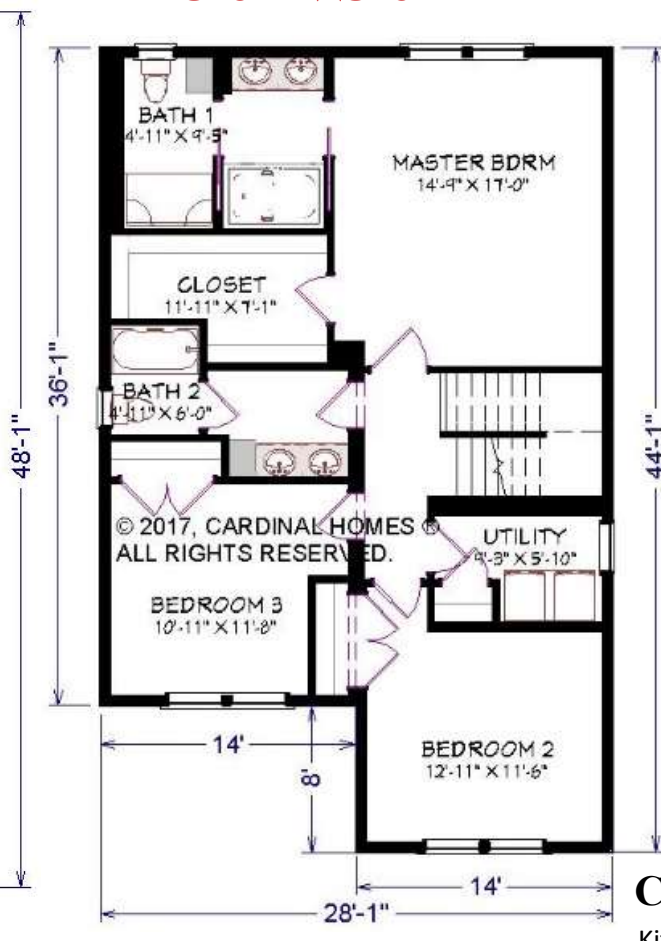

CARDINAL HOMES®

Classic Living Collection
1974 Sq. Ft.
48'-0" x 28'-0"
GRAHAM

Cardinal Homes®

Kituwah Manufacturing, LLC
 d/b/a Cardinal Homes®
 525 Barnesville Highway
 Wylliesburg, VA 23976
 (434)735-8111
 www.cardinalhomes.com

PORCH PART OF MODULAR UNITS
 HIP PORTION OF ROOF SHIPPED
 LOOSE FOR SITE INSTALLATION.

GARAGE DOOR
 BY BLDR.