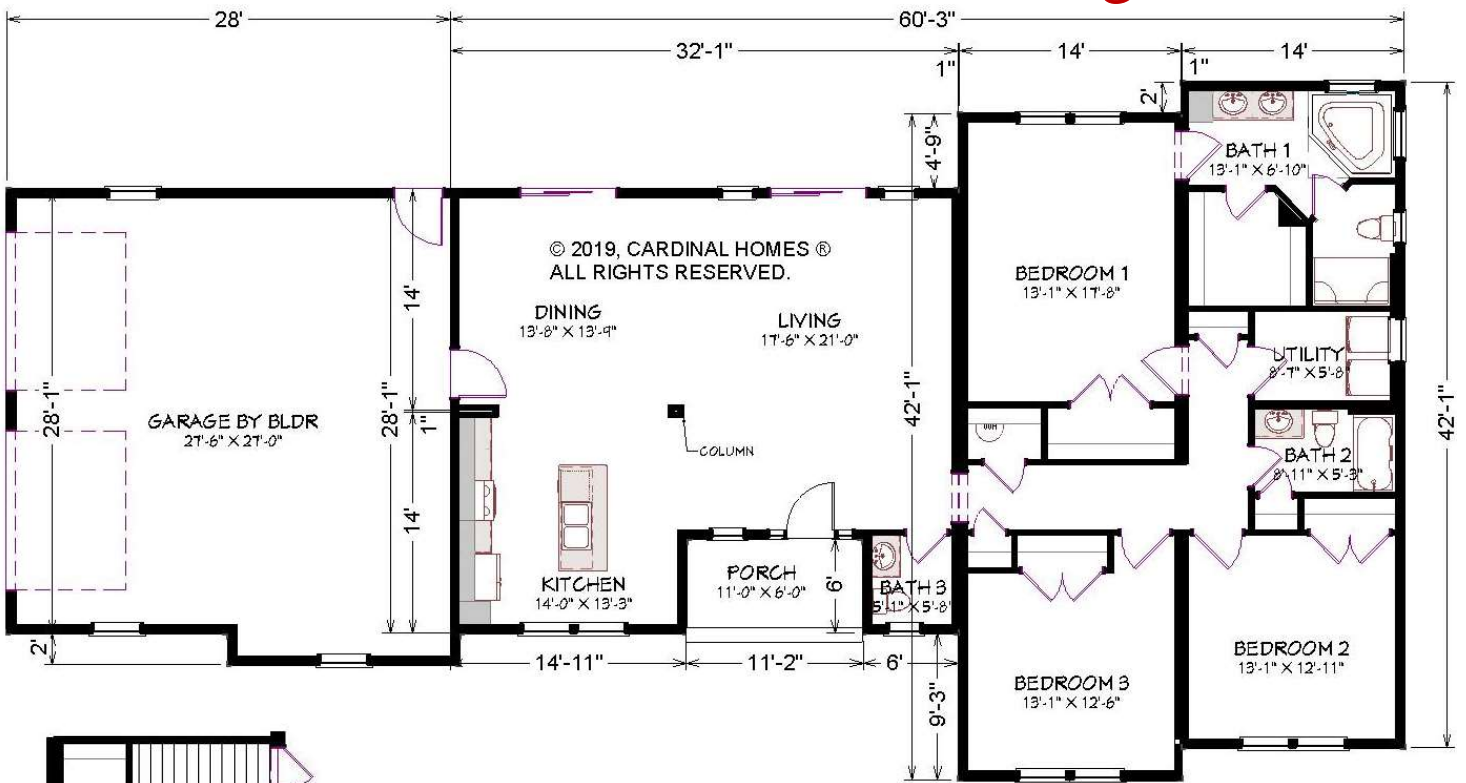

CARDINAL HOMES®

Classic Living Collection

ORIOLE II

**2005 Sq. Ft.
60'-3" x 44'-0"**

Cardinal Homes®

Kituwah Manufacturing, LLC
d/b/a Cardinal Homes®
525 Barnesville Highway
Wylliesburg, VA 23976
(434)735-8111
www.cardinalhomes.com

For more detailed information including dimensions refer to working drawings.