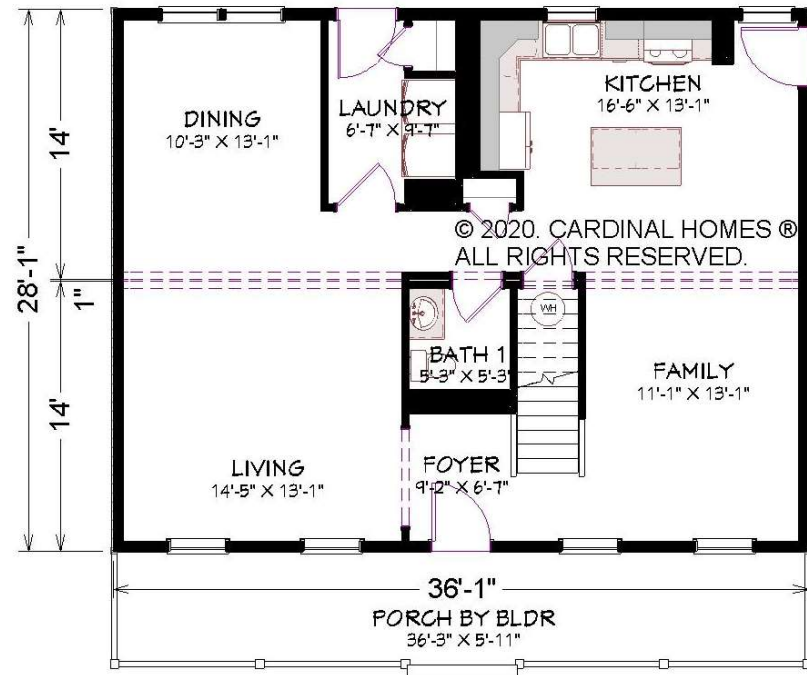

CARDINAL HOMES®

Classic Living Collection

CLAREMONT

**2016 Sq. Ft.
36'-0" x 28'-0"**

Optional decorative exterior features that are shown on renderings are not included in default pricing. Always refer to sales order for exact specifications and options.