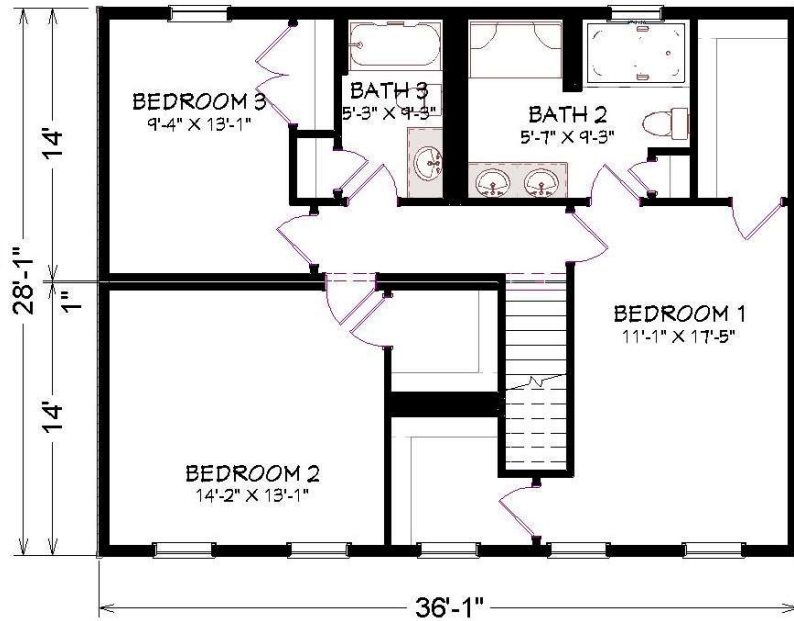

CARDINAL HOMES®

Classic Living Collection

CLAREMONT

**2016 Sq. Ft.
36'-0" x 28'-0"**

Optional decorative exterior features that are shown on renderings are not included in default pricing. Always refer to sales order for exact specifications and options.