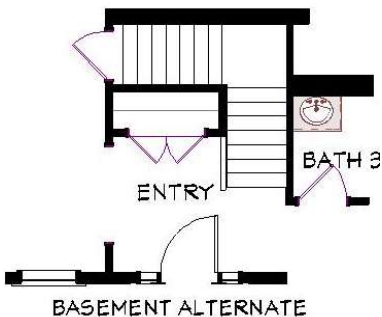

# Classic Living Collection

2016 Sq. Ft. **TEAGAN**  
36'-0" x 28'-0"

**CARDINAL HOMES®**

**Cardinal Homes®**

Kituwah Manufacturing, LLC  
d/b/a Cardinal Homes®  
525 Barnesville Highway  
Wylliesburg, VA 23976  
(434)735-8111  
www.cardinalhomes.com