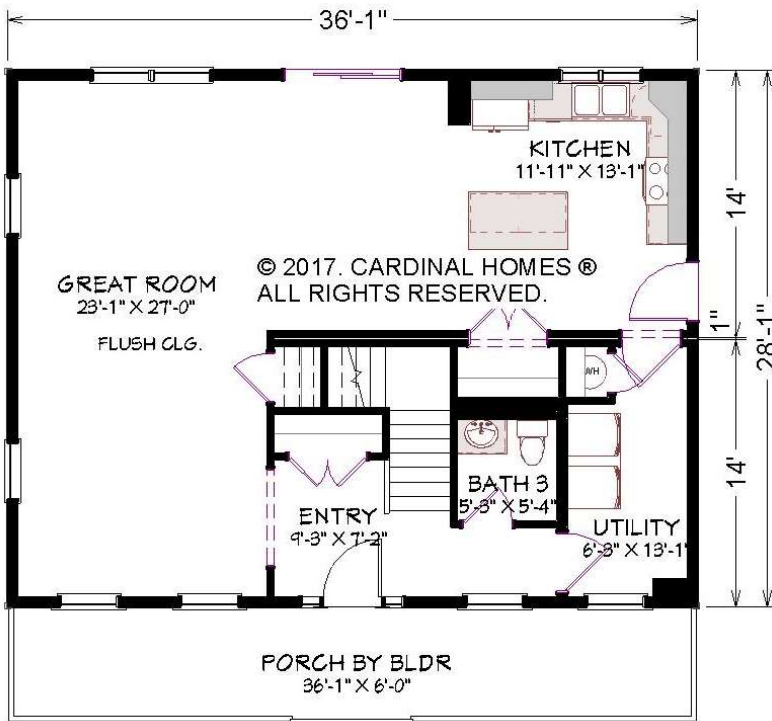

# Classic Living Collection

2016 Sq. Ft. **TEAGAN**  
36'-0" x 28'-0"

**CARDINAL HOMES®**

**Cardinal Homes®**

Kituwah Manufacturing, LLC  
d/b/a Cardinal Homes®  
525 Barnesville Highway  
Wylliesburg, VA 23976  
(434)735-8111  
www.cardinalhomes.com