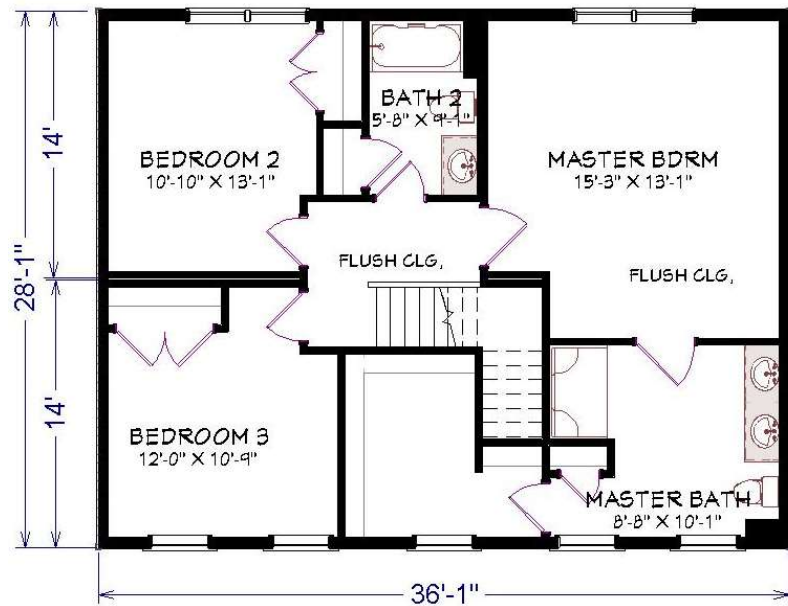

# Classic Living Collection

2016 Sq. Ft. **TEAGAN**  
36'-0" x 28'-0"

**CARDINAL HOMES®**

**Cardinal Homes®**

Kituwah Manufacturing, LLC  
d/b/a Cardinal Homes®  
525 Barnesville Highway  
Wylliesburg, VA 23976  
(434)735-8111  
www.cardinalhomes.com