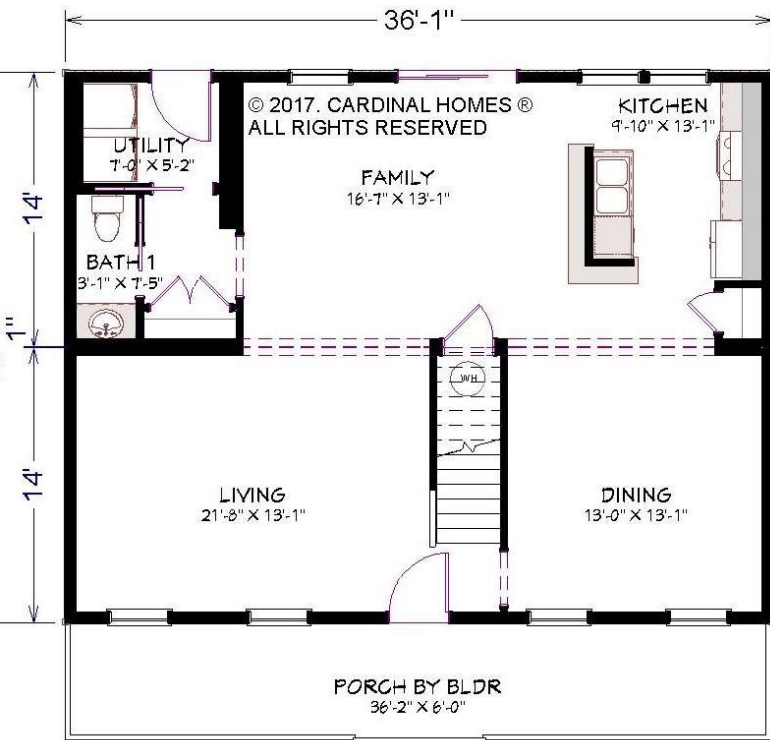

CARDINAL HOMES®

Classic Living Collection

**2016 Sq. Ft.
36'-0" x 28'-0"**

WILLOW

Optional decorative exterior features that are shown on renderings are not included in default pricing. Always refer to sales order for exact specifications and options.