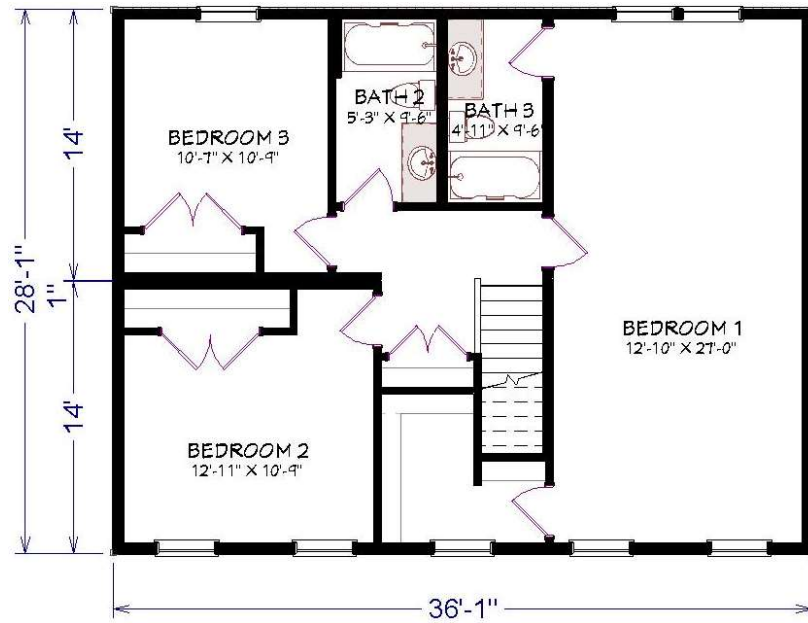

CARDINAL HOMES®

Classic Living Collection

**2016 Sq. Ft.
36'-0" x 28'-0"**

WILLOW

Optional decorative exterior features that are shown on renderings are not included in default pricing. Always refer to sales order for exact specifications and options.