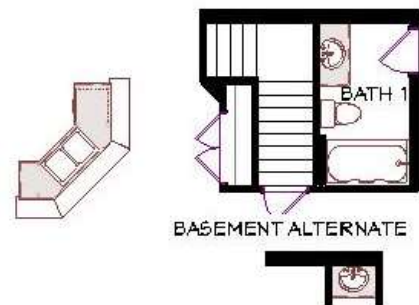

CARDINAL HOMES®

Classic Living Collection

MIDLAND

**2100 Sq. Ft.
52'-0" x 42'-0"**

Optional decorative exterior features that are shown on renderings are not included in default pricing. Always refer to sales order for exact specifications and options.