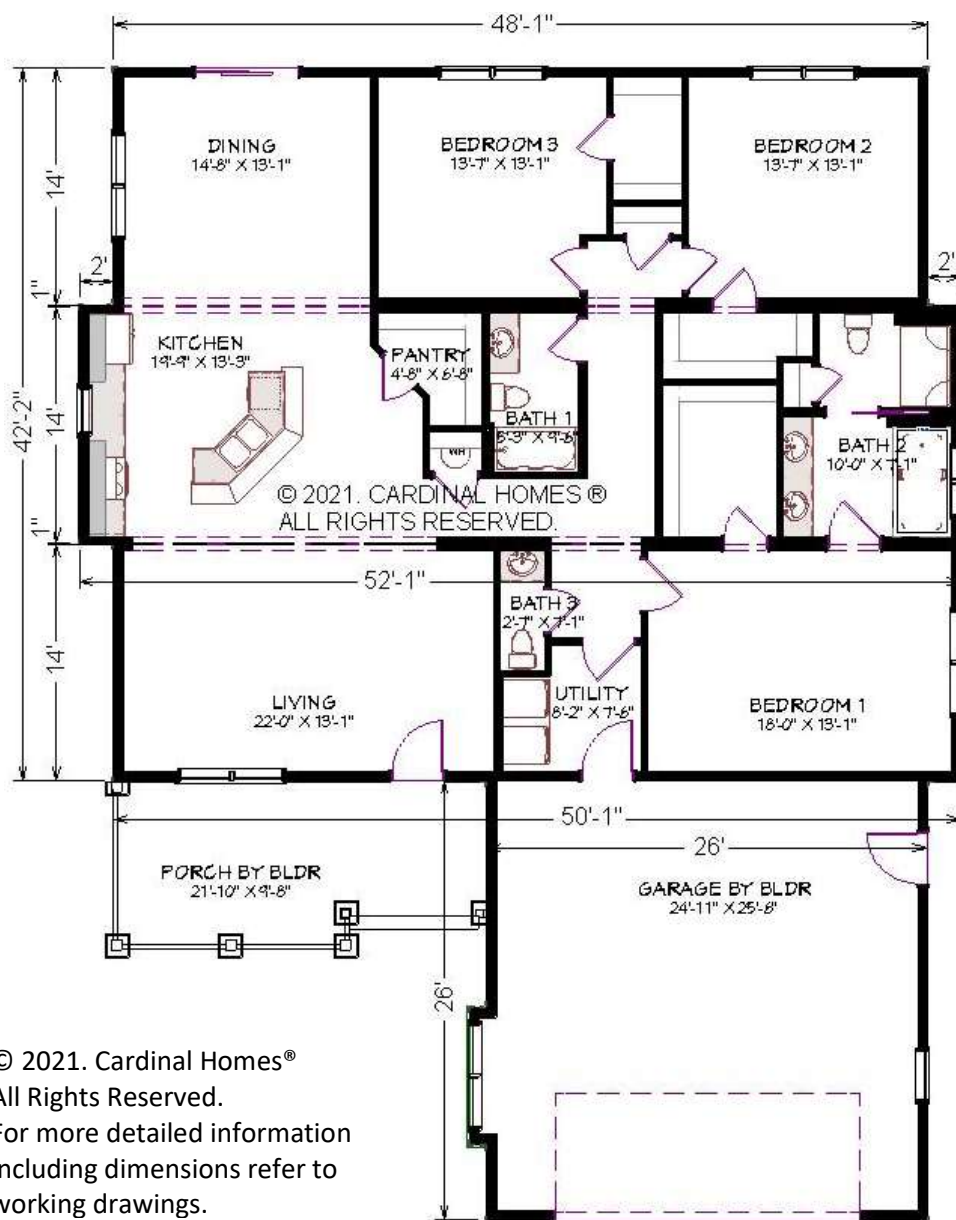

CARDINAL HOMES®

Classic Living Collection

MIDLAND

**2100 Sq. Ft.
52'-0" x 42'-0"**

Optional decorative exterior features that are shown on renderings are not included in default pricing. Always refer to sales order for exact specifications and options.