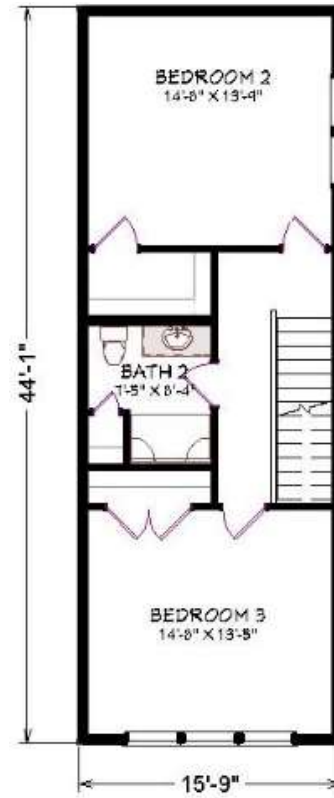

Classic Living Collection BEDFORD

**2132 SQ. FT.
43'-9" X 54'-0"**

CARDINAL HOMES®

Cardinal Homes®

Kituwah Manufacturing, LLC
d/b/a Cardinal Homes®
525 Barnesville Highway
Wylliesburg, VA 23976
(434)735-8111
www.cardinalhomes.com