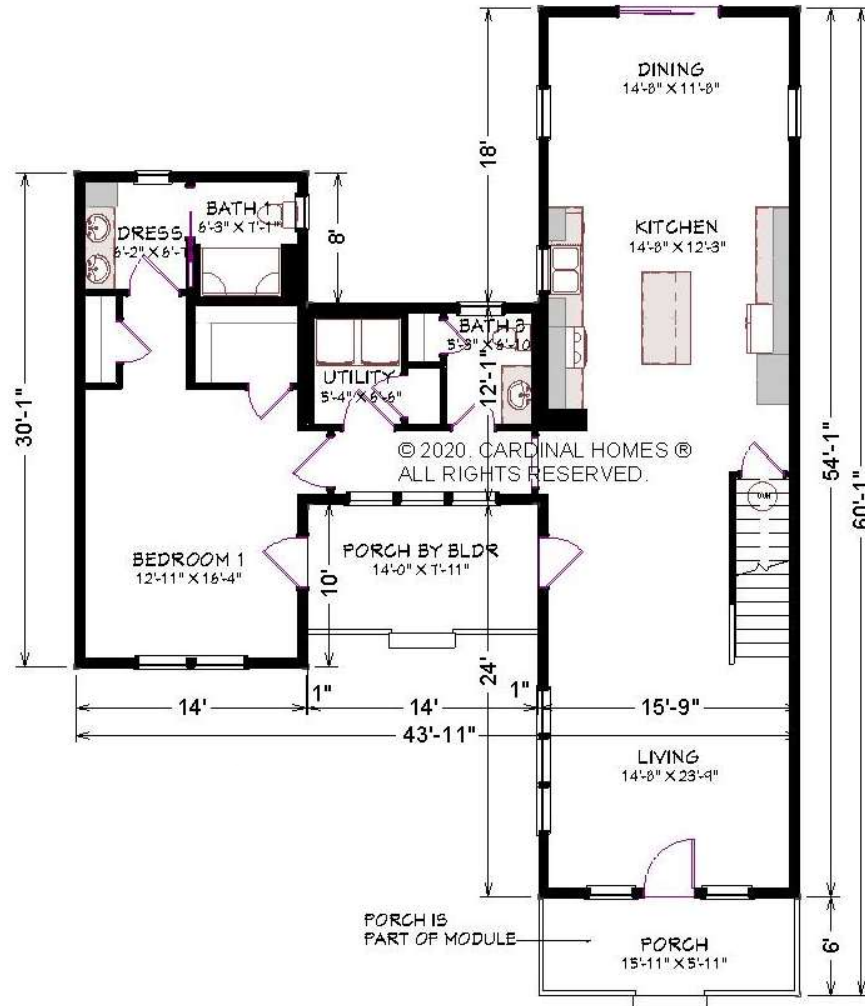

Classic Living Collection BEDFORD

**2132 SQ. FT.
43'-9" X 54'-0"**

CARDINAL HOMES®

Cardinal Homes®

Kituwah Manufacturing, LLC
d/b/a Cardinal Homes®
525 Barnesville Highway
Wylliesburg, VA 23976
(434)735-8111
www.cardinalhomes.com