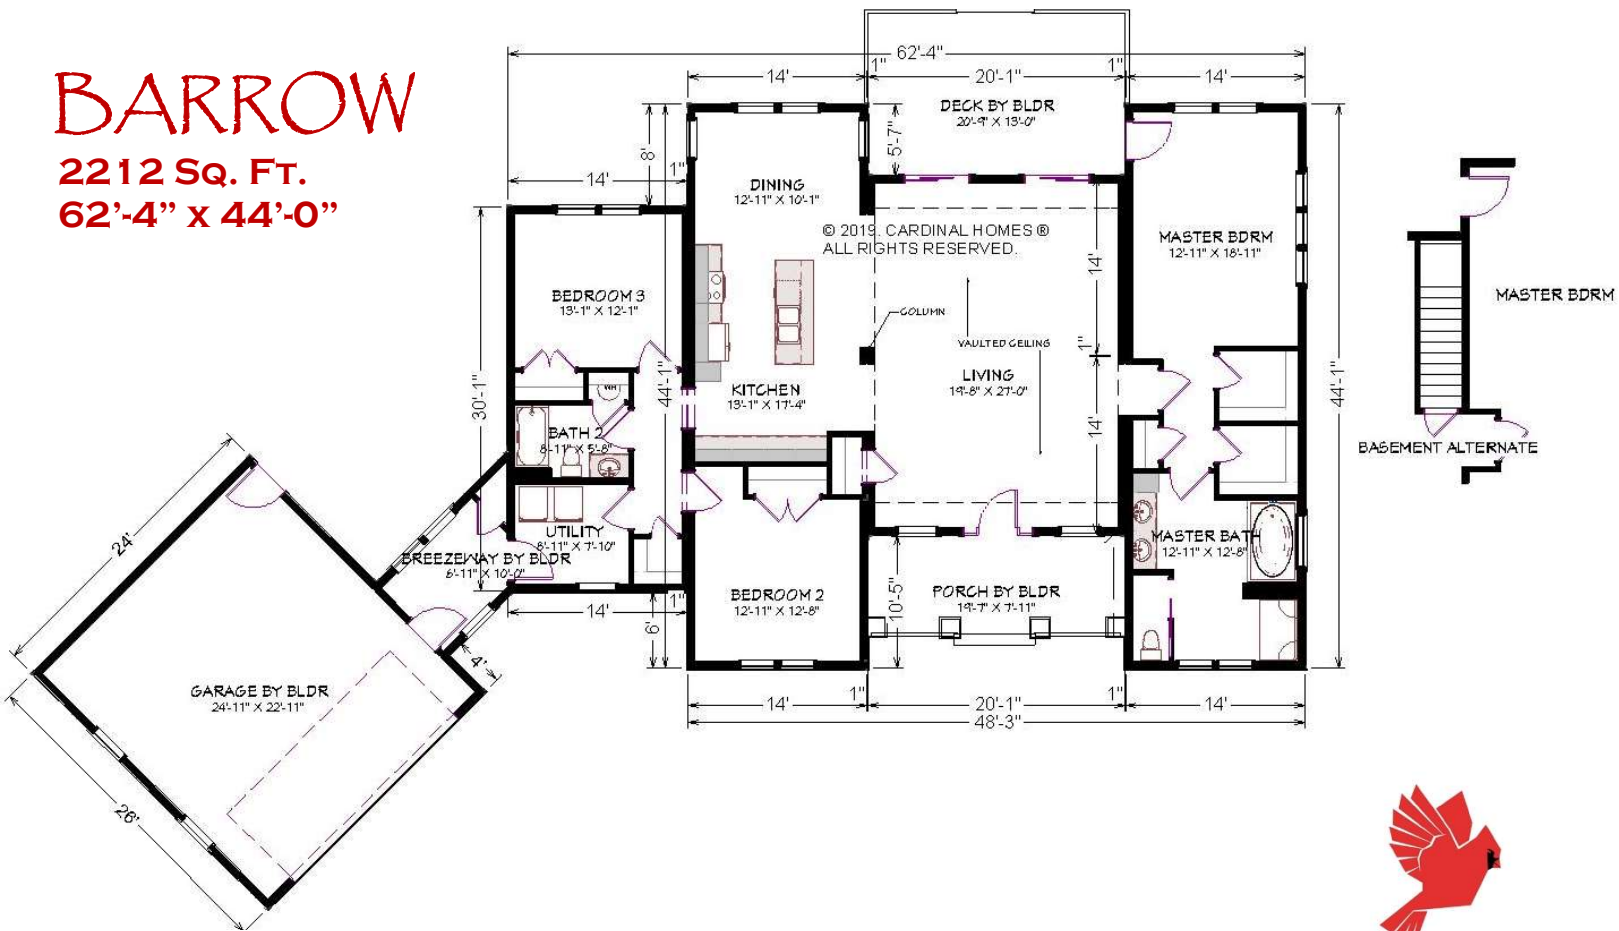

ELEVATION
Shown with site built garage

CARDINAL HOMES®

Classic Living Collection

BARROW

2212 SQ. FT.
62'-4" X 44'-0"

Optional decorative exterior features that are shown on renderings are not included in default pricing. Always refer to sales order for exact specifications and options.