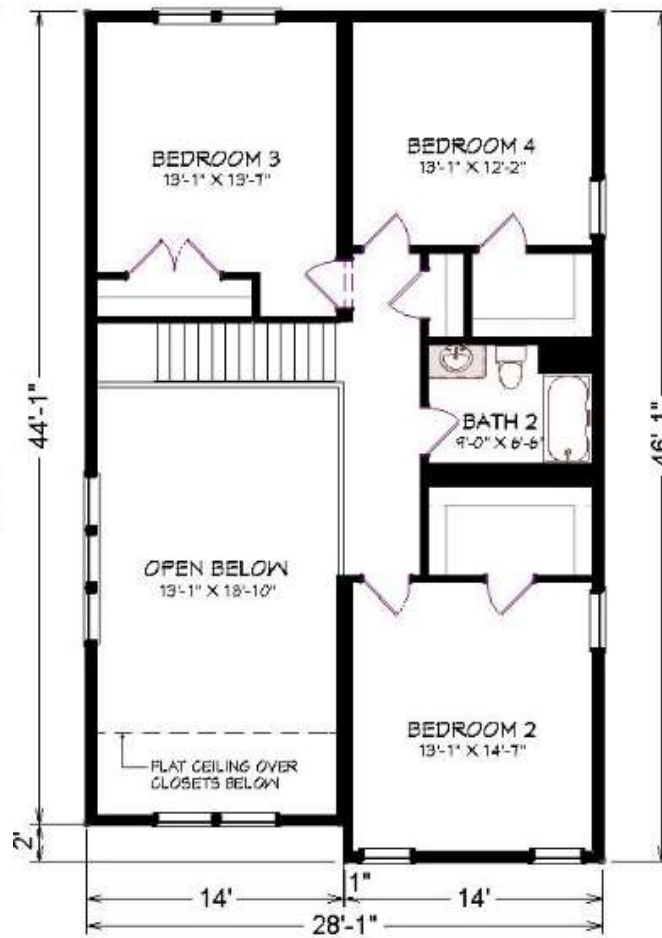

Optional decorative exterior features that are shown on renderings are not included in default pricing. Always refer to sales order for exact specifications and options.

Cardinal Homes®

Kituwah Manufacturing, LLC
d/b/a Cardinal Homes®
525 Barnesville Highway
Wylliesburg, VA 23976
(434)735-8111
www.cardinalhomes.com

KNOXVILLE

2224 Sq. Ft.
28'-0" x 52'-0"

© 2020. Cardinal Homes®
All Rights Reserved.
For more detailed information including
dimensions refer to working drawings.