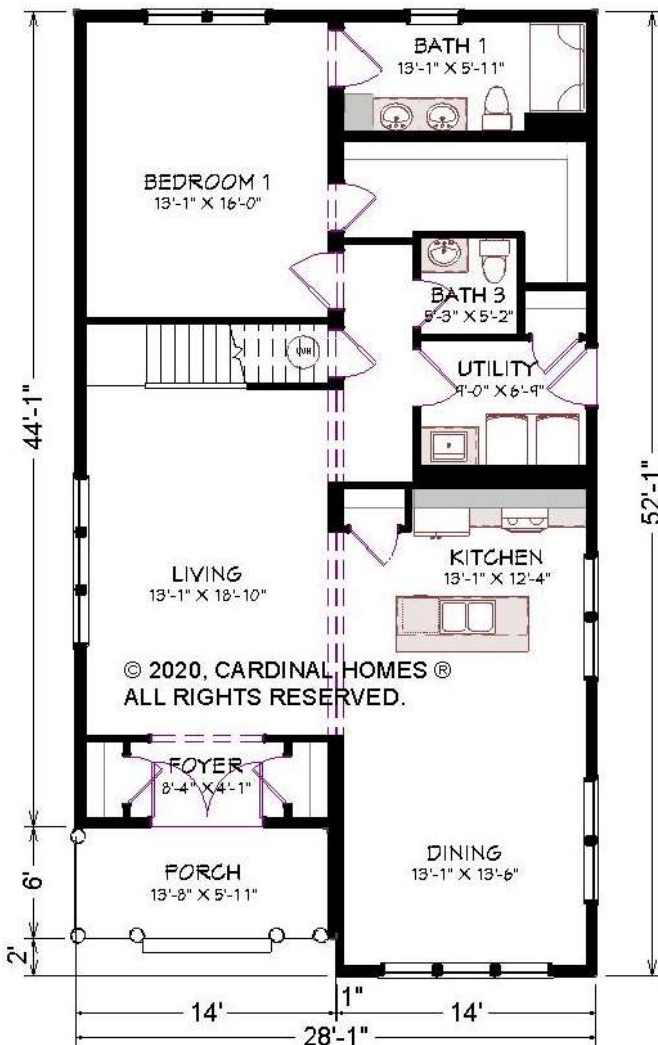

Optional decorative exterior features that are shown on renderings are not included in default pricing. Always refer to sales order for exact specifications and options.

Cardinal Homes®

Kituwah Manufacturing, LLC
d/b/a Cardinal Homes®
525 Barnesville Highway
Wylliesburg, VA 23976
(434)735-8111
www.cardinalhomes.com

KNOXVILLE

2224 Sq. Ft.
28'-0" x 52'-0"

© 2020. Cardinal Homes®
All Rights Reserved.
For more detailed information including
dimensions refer to working drawings.