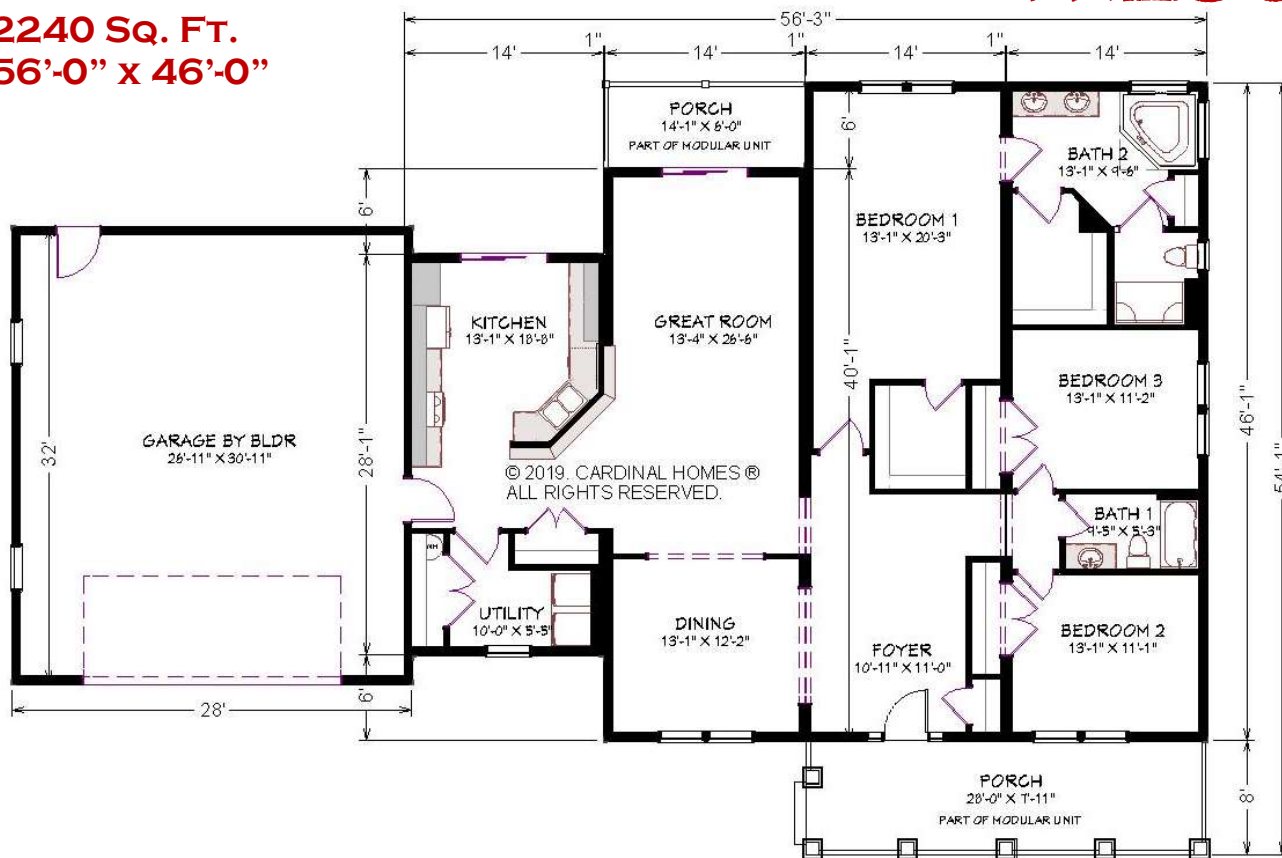

# Classic Living Collection PRESCOTT II

**ELEVATION**

Shown with site built garage

**2240 Sq. Ft.**  
**56'-0" x 46'-0"**

**Cardinal Homes®**

Kituwah Manufacturing, LLC  
d/b/a Cardinal Homes®  
525 Barnesville Highway  
Wylliesburg, VA 23976  
(434)735-8111  
www.cardinalhomes.com

For more detailed information including dimensions refer to working drawings.