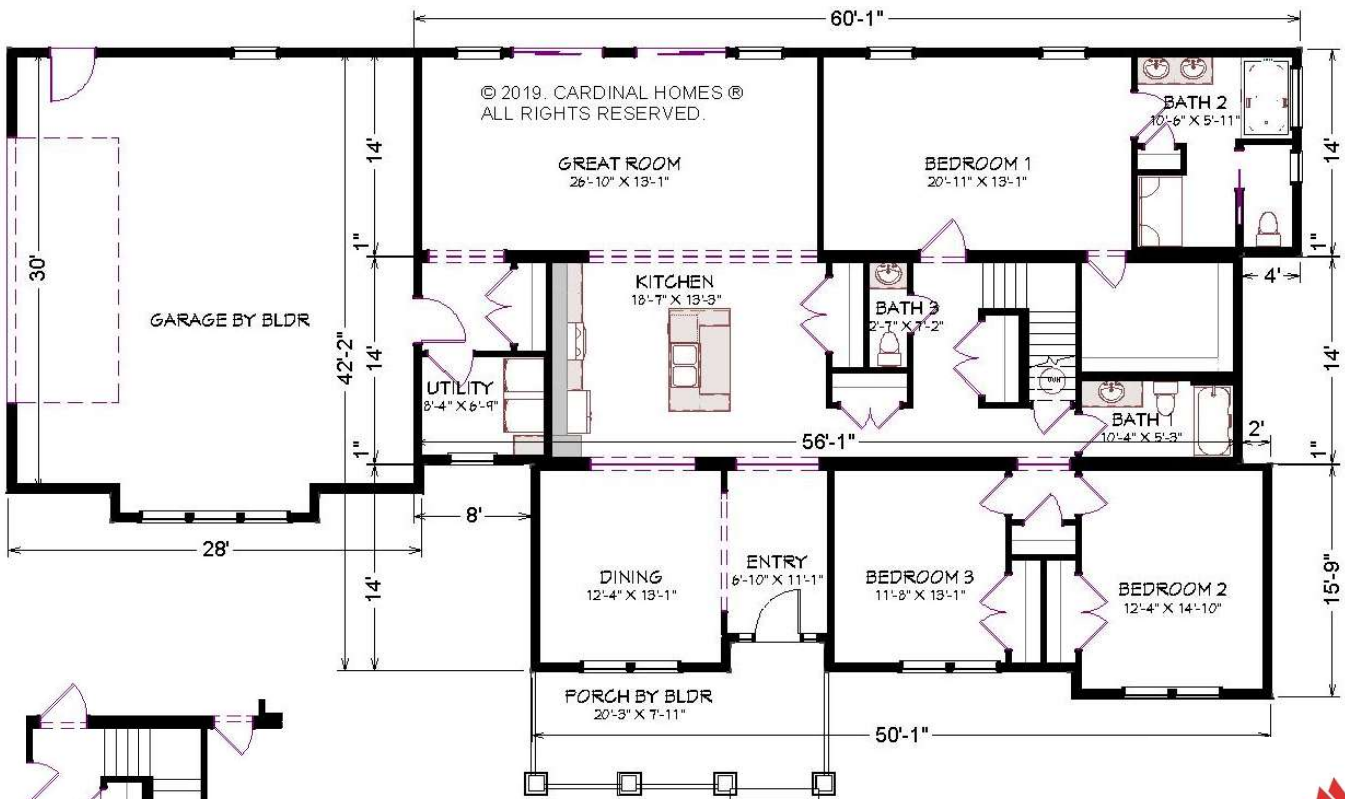

CARDINAL HOMES®

Classic Living Collection

BAKERSVILLE

**2334 SQ. FT.
60'-0" x 42'-2"**

Cardinal Homes®

Kituwah Manufacturing, LLC
d/b/a Cardinal Homes®
525 Barnesville Highway
Wylliesburg, VA 23976
(434)735-8111
www.cardinalhomes.com