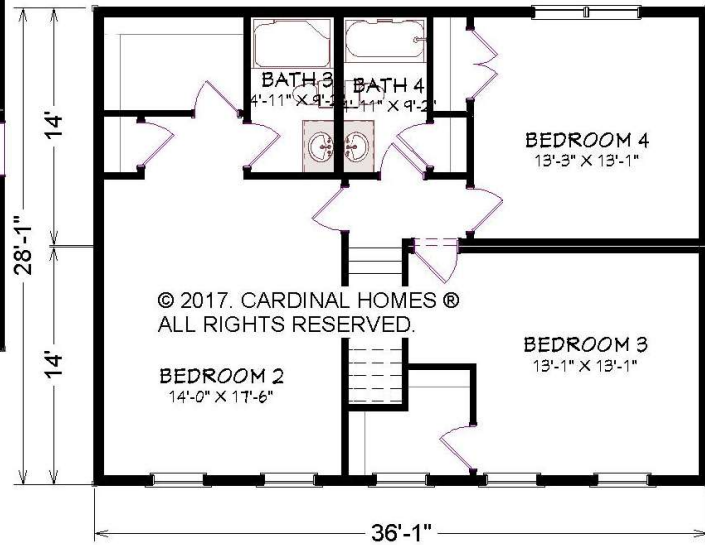

## EVERLY

**2352 Sq. Ft.**  
**48'-0" x 28'-0"**

**Cardinal Homes®**

Kituwah Manufacturing, LLC  
d/b/a Cardinal Homes®  
525 Barnesville Highway  
Wylliesburg, VA 23976  
(434)735-8111  
[www.cardinalhomes.com](http://www.cardinalhomes.com)