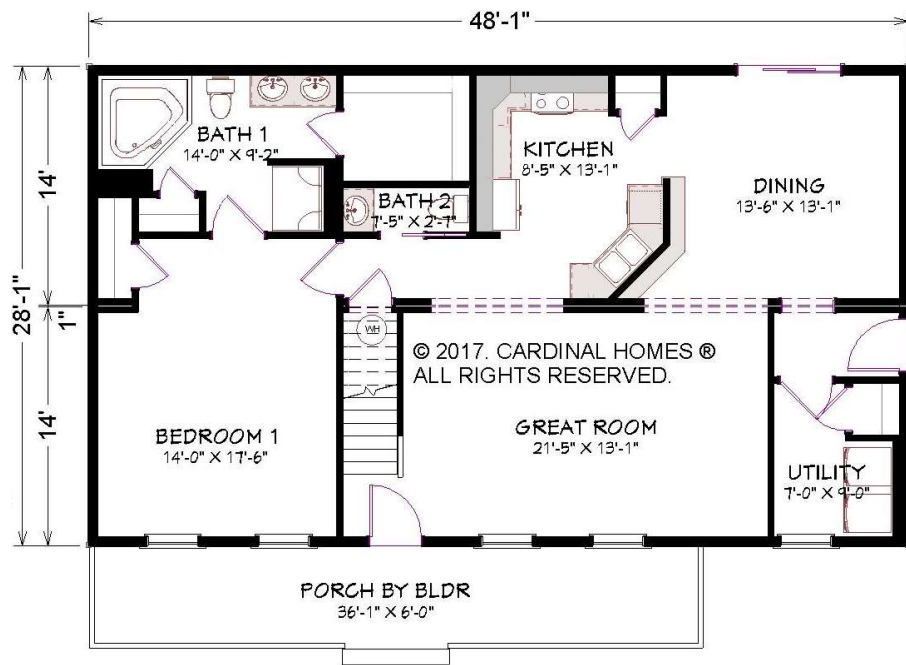

## EVERLY

**2352 Sq. Ft.**  
**48'-0" x 28'-0"**

**Cardinal Homes®**

Kituwah Manufacturing, LLC  
d/b/a Cardinal Homes®  
525 Barnesville Highway  
Wylliesburg, VA 23976  
(434)735-8111  
[www.cardinalhomes.com](http://www.cardinalhomes.com)