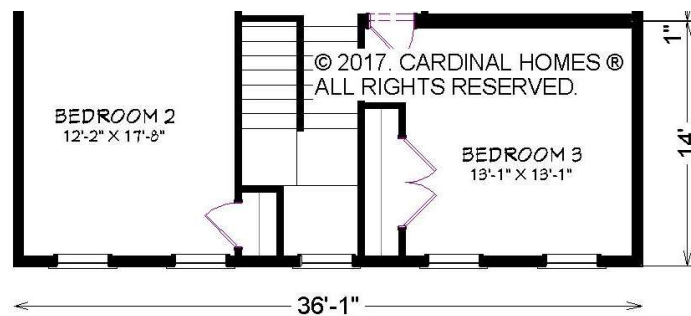

ELEVATION B

ELEVATION A

HADLEY 2352 Sq. Ft.
48'-0" x 28'-0"

CARDINAL HOMES®

Classic Living Collection

Cardinal Homes®

Kituwah Manufacturing, LLC
d/b/a Cardinal Homes®
525 Barnesville Highway
Wylliesburg, VA 23976
(434)735-8111
www.cardinalhomes.com