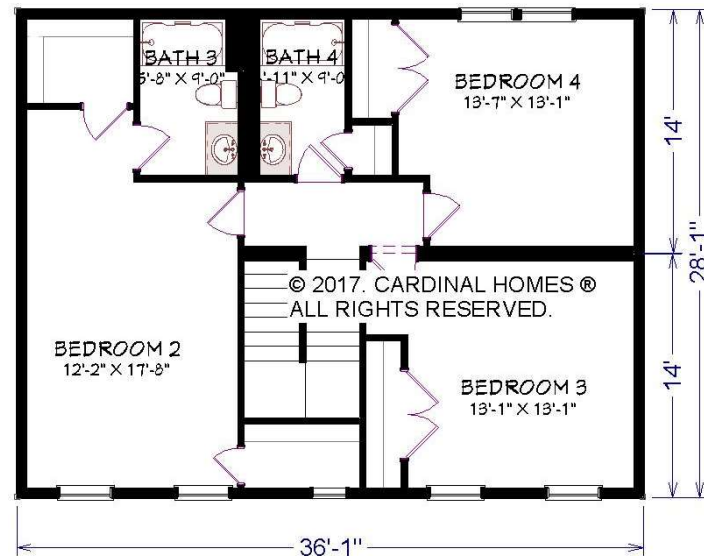

ELEVATION B

ELEVATION A

HADLEY 2352 Sq. Ft.
48'-0" x 28'-0"

CARDINAL HOMES®

Classic Living Collection

Cardinal Homes®

Kituwah Manufacturing, LLC
d/b/a Cardinal Homes®
525 Barnesville Highway
Wylliesburg, VA 23976
(434)735-8111
www.cardinalhomes.com