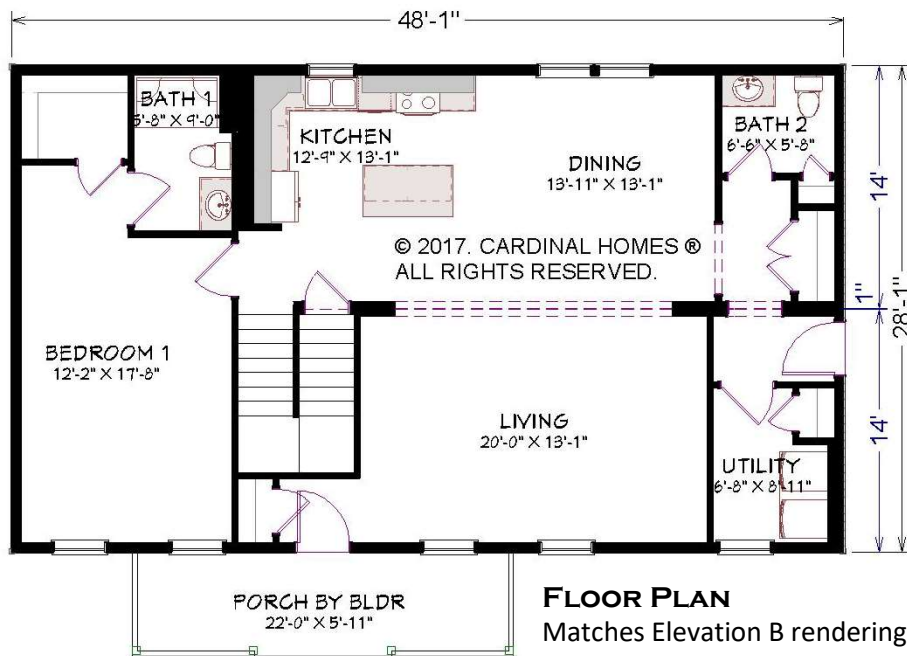

ELEVATION B

ELEVATION A

HADLEY 2352 Sq. Ft.
48'-0" x 28'-0"

CARDINAL HOMES®

Classic Living Collection

Cardinal Homes®

Kituwah Manufacturing, LLC
d/b/a Cardinal Homes®
525 Barnesville Highway
Wylliesburg, VA 23976
(434)735-8111
www.cardinalhomes.com