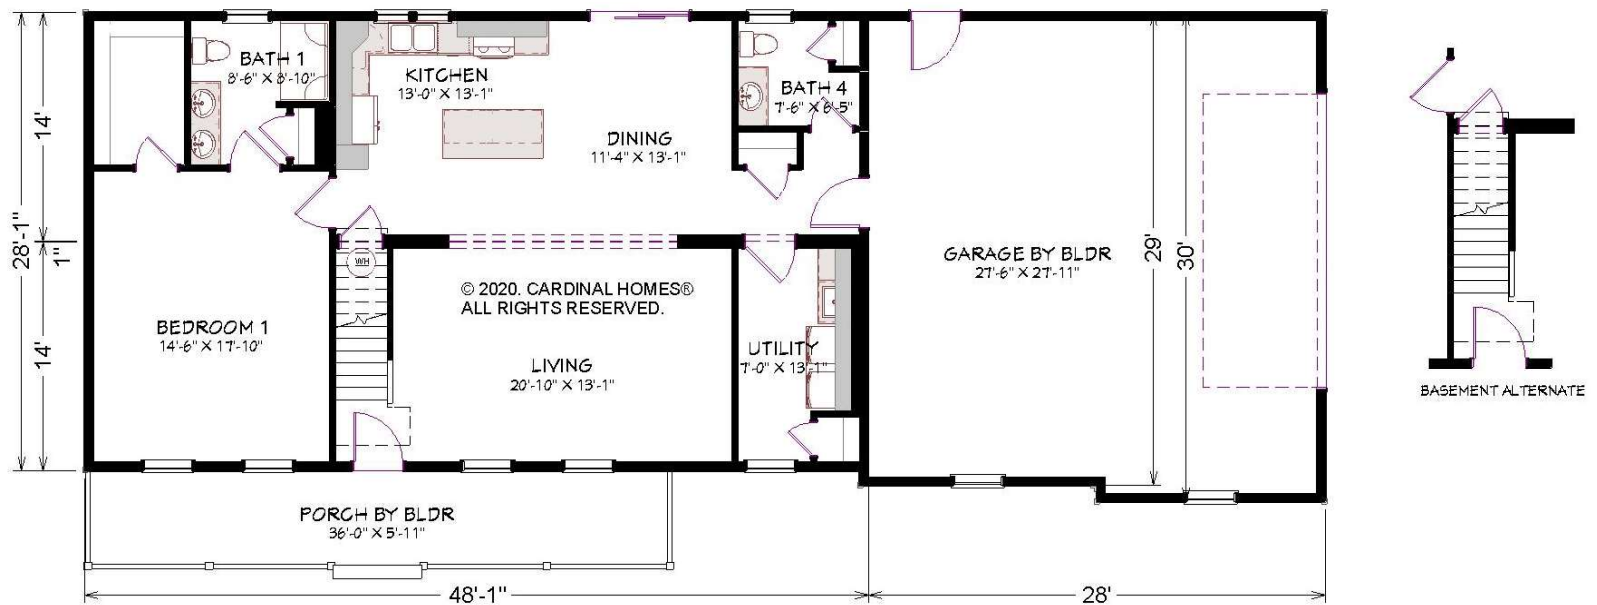

CARDINAL HOMES®

Classic Living Collection

WESTRIDGE II

**2352 SQ. FT.
48'-0" X 28'-0"**

Optional decorative exterior features that are shown on renderings are not included in default pricing. Always refer to sales order for exact specifications and options.