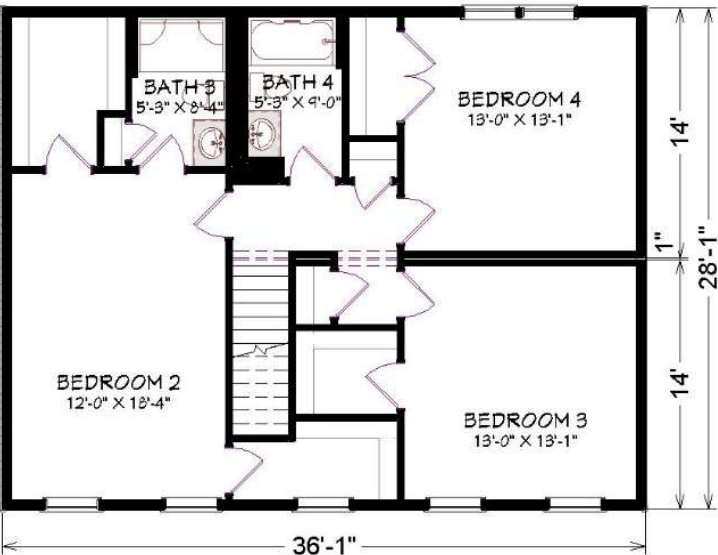

Classic Living Collection

CARDINAL HOMES®

WOODRIDGE

2352 Sq. Ft.
48'-0" x 28'-0"

Optional decorative exterior features that are shown on renderings are not included in default pricing. Always refer to sales order for exact specifications and options.