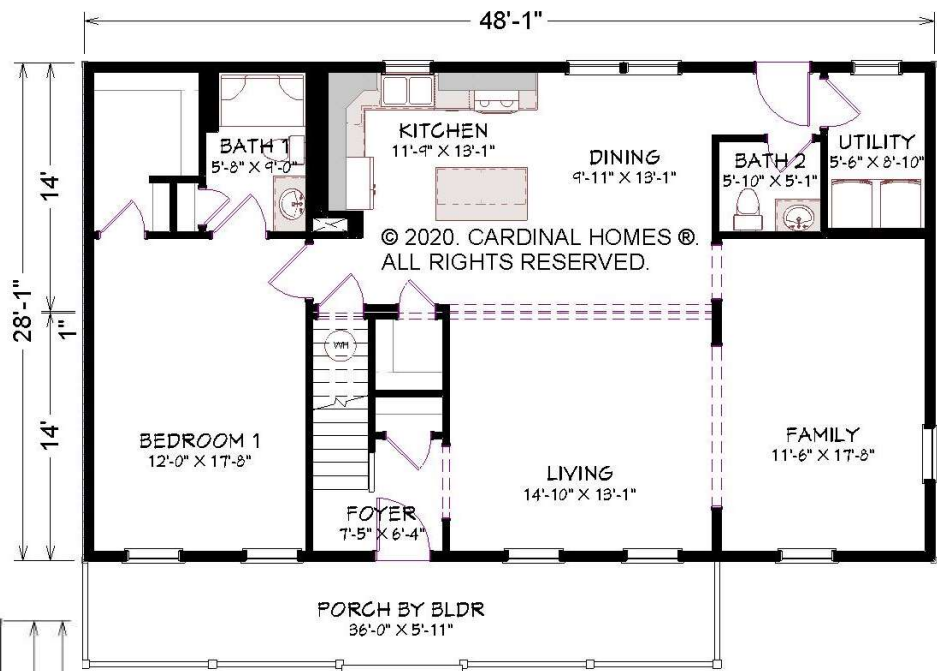

Classic Living Collection

CARDINAL HOMES®

WOODRIDGE

2352 Sq. Ft.
48'-0" x 28'-0"

Optional decorative exterior features that are shown on renderings are not included in default pricing. Always refer to sales order for exact specifications and options.