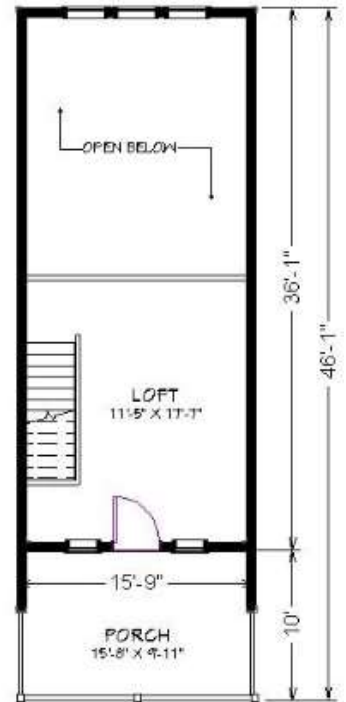

CARDINAL HOMES®

Classic Living Collection

WINDY HILL

2369 Sq. Ft.
43'-9" x 60'-0"

Cardinal Homes®

Kituwah Manufacturing, LLC
d/b/a Cardinal Homes®
525 Barnesville Highway
Wylliesburg, VA 23976
(434)735-8111
www.cardinalhomes.com