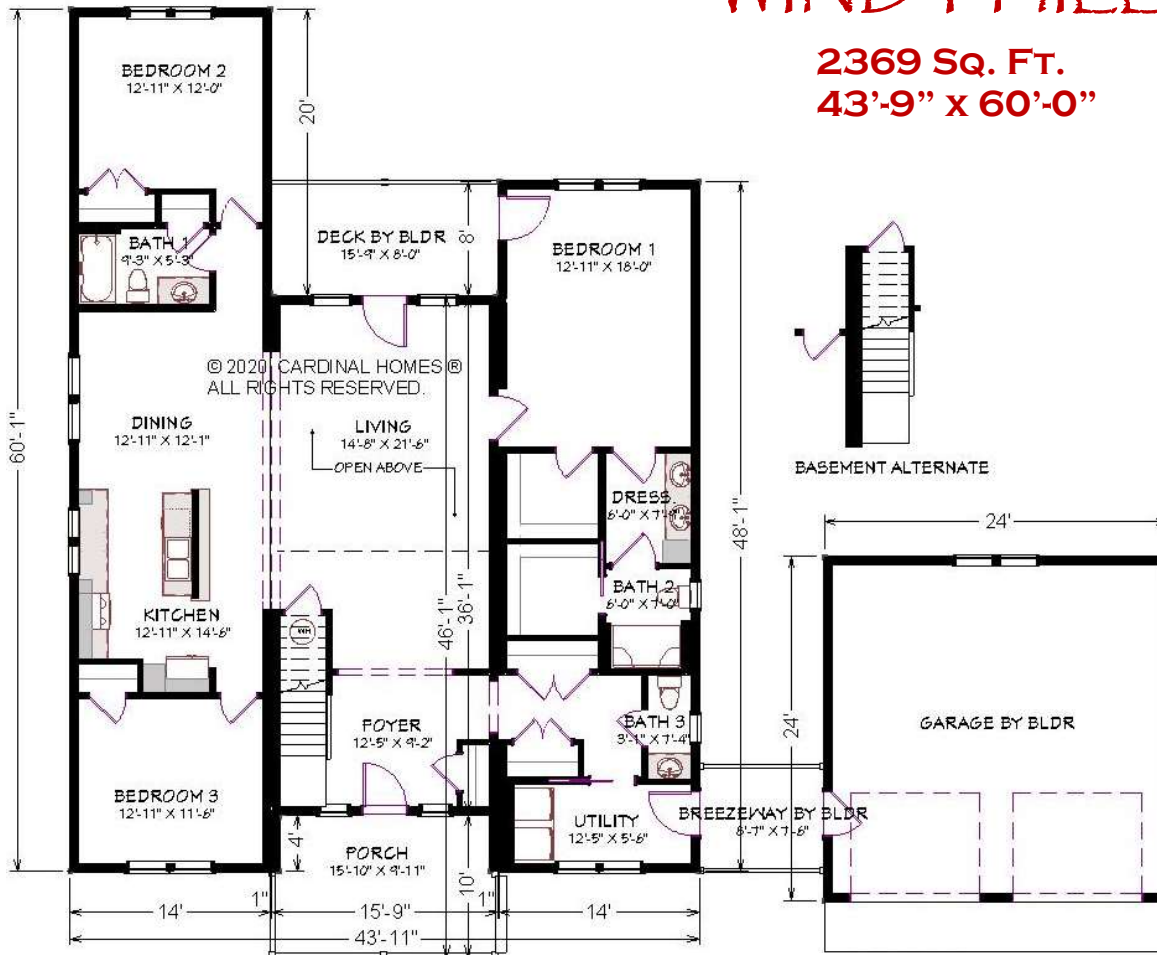

CARDINAL HOMES®

Classic Living Collection

WINDY HILL

2369 Sq. Ft.
43'-9" x 60'-0"

Cardinal Homes®

Kituwah Manufacturing, LLC
d/b/a Cardinal Homes®
525 Barnesville Highway
Wylliesburg, VA 23976
(434)735-8111
www.cardinalhomes.com