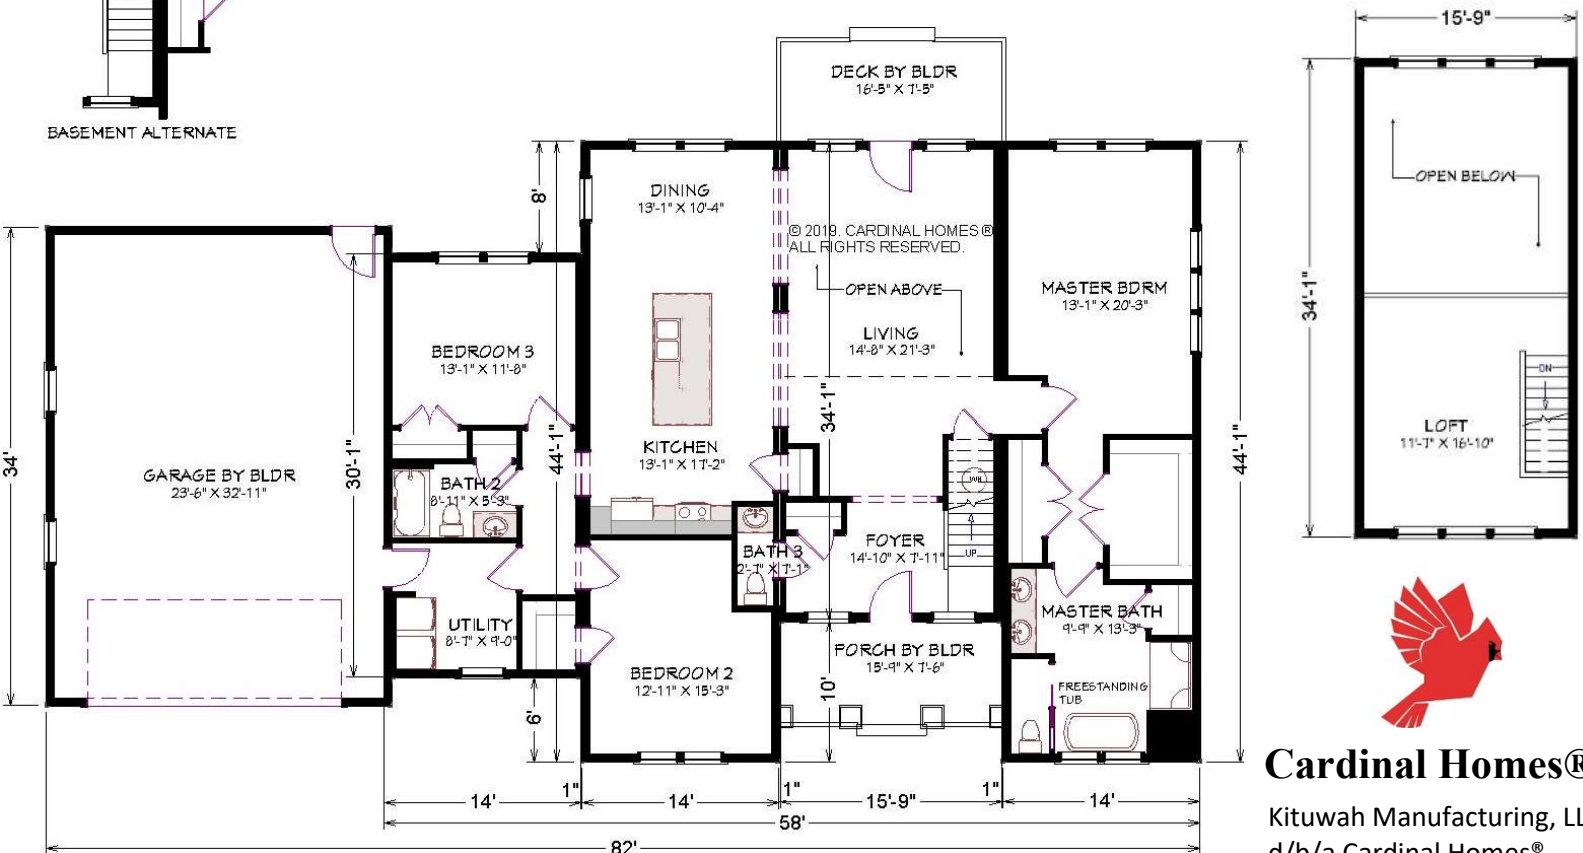

ELEVATION

Shown with site built garage

CARDINAL HOMES®

Optional decorative exterior features that are shown on renderings are not included in default pricing. Always refer to sales order for exact specifications and options.

Classic Living Collection

RICHWOOD

**2460 Sq. Ft.
58'-0" x 44'-0"**

Cardinal Homes®

Kituwah Manufacturing, LLC
d/b/a Cardinal Homes®
525 Barnesville Highway
Wylliesburg, VA 23976
(434)735-8111
www.cardinalhomes.com