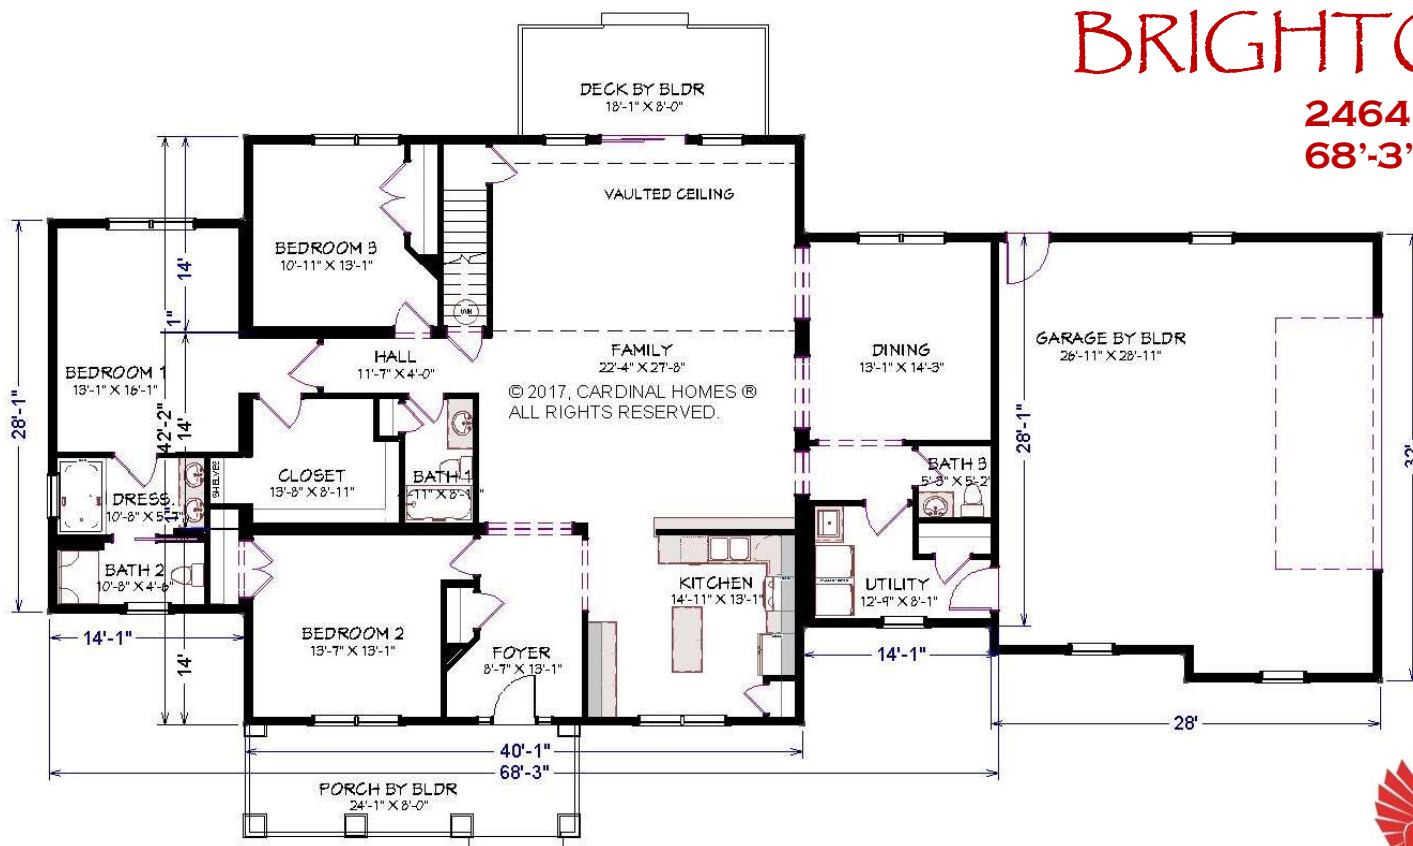

CARDINAL HOMES®

Classic Living Collection

BRIGHTON II

**2464 Sq. Ft.
68'-3" x 42'-2"**

Cardinal Homes®

Kituwah Manufacturing, LLC
d/b/a Cardinal Homes®
525 Barnesville Highway
Wylliesburg, VA 23976
(434)735-8111
www.cardinalhomes.com

For more detailed information including dimensions refer to working drawings.