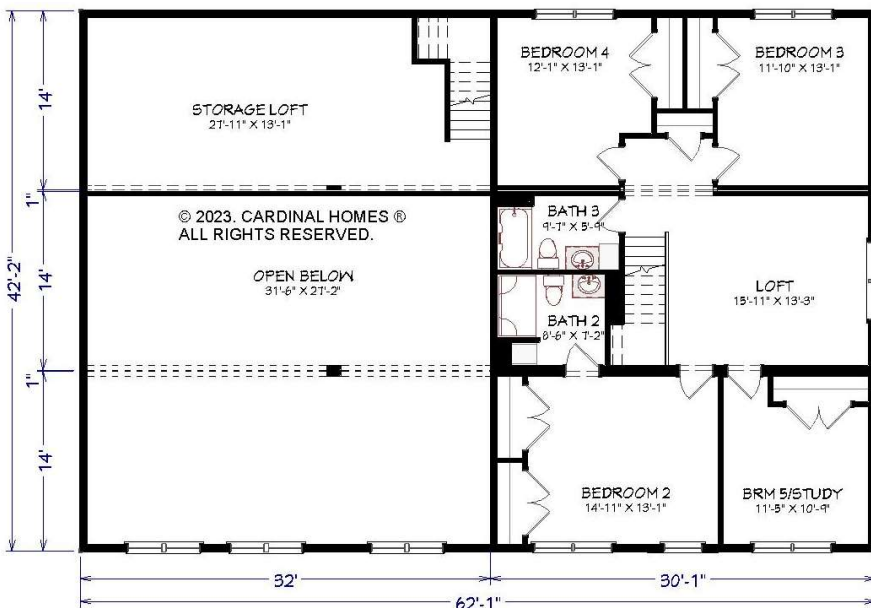

CARDINAL HOMES®

Barndominium Collection

BOONE

2520 Sq. Ft.
62'-0" x 44'-0"

Optional decorative exterior features that are shown on renderings are not included in default pricing. Always refer to sales order for exact specifications and options.