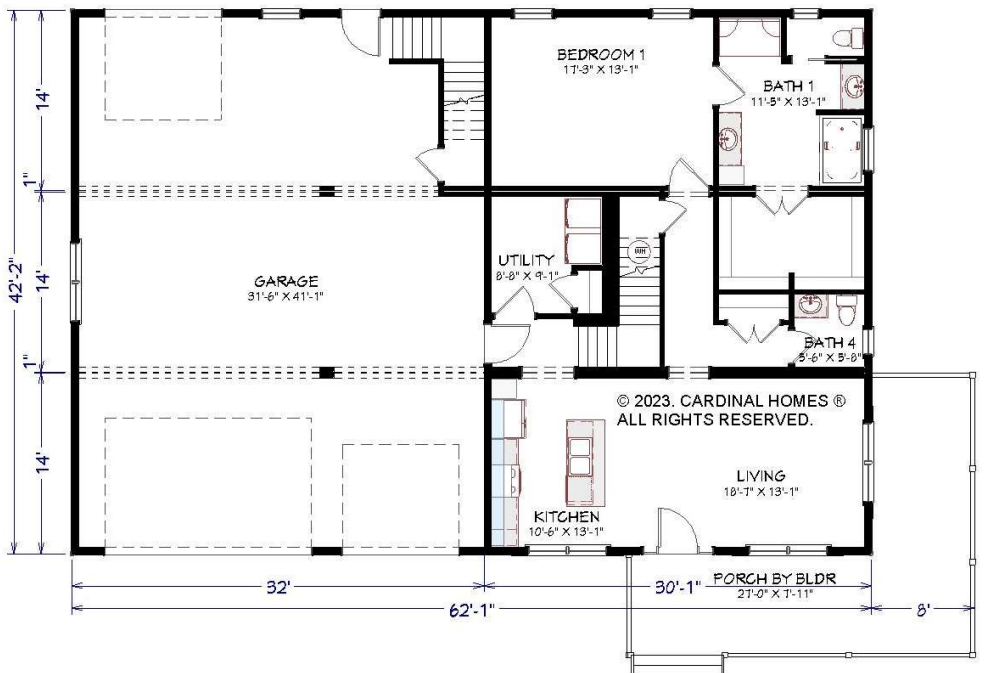

CARDINAL HOMES®

Barndominium Collection

BOONE

2520 Sq. Ft.
62'-0" x 44'-0"

Optional decorative exterior features that are shown on renderings are not included in default pricing. Always refer to sales order for exact specifications and options.