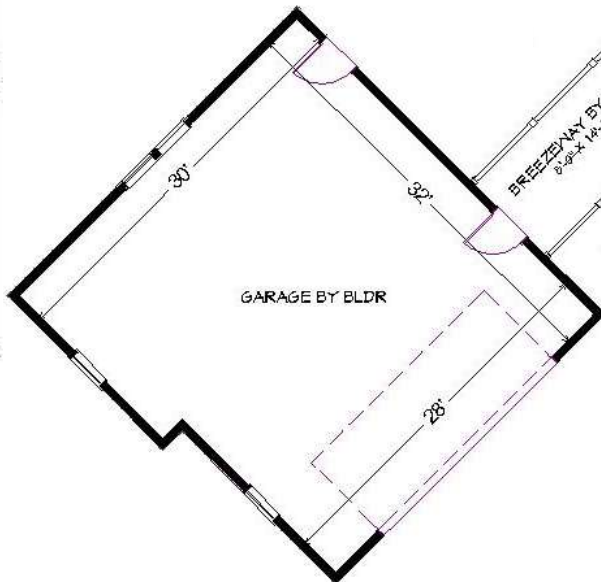

CARDINAL HOMES®

Classic Living Collection

MEMPHIS

2555 Sq. Ft.
43'-9" x 48'-0"

Cardinal Homes®

Kituwah Manufacturing, LLC
d/b/a Cardinal Homes®
525 Barnesville Highway
Wylliesburg, VA 23976
(434)735-8111
www.cardinalhomes.com