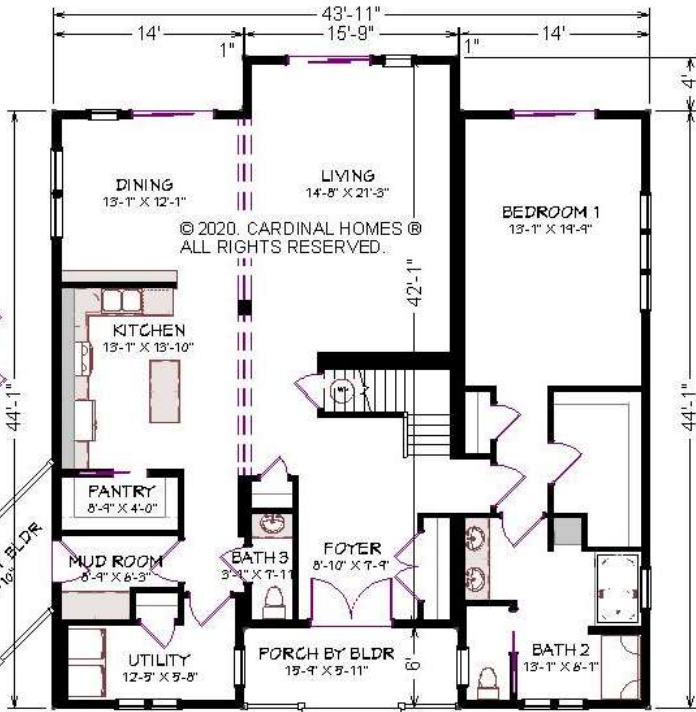

CARDINAL HOMES®

Classic Living Collection

MEMPHIS

2555 Sq. Ft.
43'-9" x 48'-0"

Cardinal Homes®

Kituwah Manufacturing, LLC
d/b/a Cardinal Homes®
525 Barnesville Highway
Wylliesburg, VA 23976
(434)735-8111
www.cardinalhomes.com