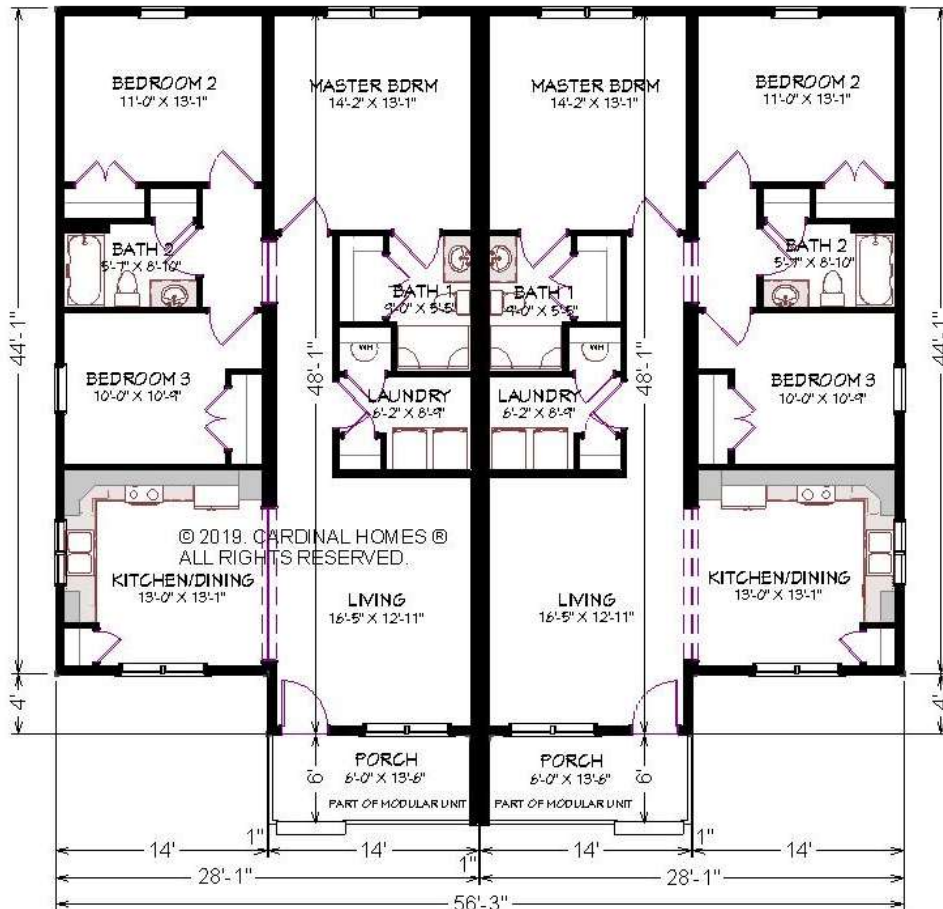

CARDINAL HOMES®

Duplex Variations

Duplex Variations are comprised of individual floor plans combined with a fire separation wall between. The possibilities are limitless. This configuration is of the Kylie which is available individually in the Value Living Collection. Additional configurations available.

2576 SQ. FT.
1288 PER LIV. UNIT
56'-3" X 48'-0"

Optional decorative exterior features that are shown on renderings are not included in default pricing. Always refer to sales order for exact specifications

For more detailed information including dimensions refer to working drawings.