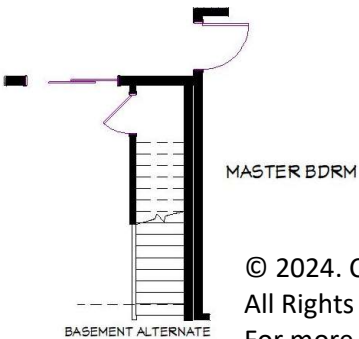

## LEXINGTON

**2657 Sq. Ft.**  
**59'-9" x 44'-0"**

© 2024. Cardinal Homes®  
All Rights Reserved.

For more detailed information including dimensions refer to working drawings.

**Cardinal Homes**

Kituwah Manufacturing, LLC  
d/b/a Cardinal Homes®  
525 Barnesville Highway  
Wylliesburg, VA 23976  
(434)735-8111  
www.cardinalhomes.com