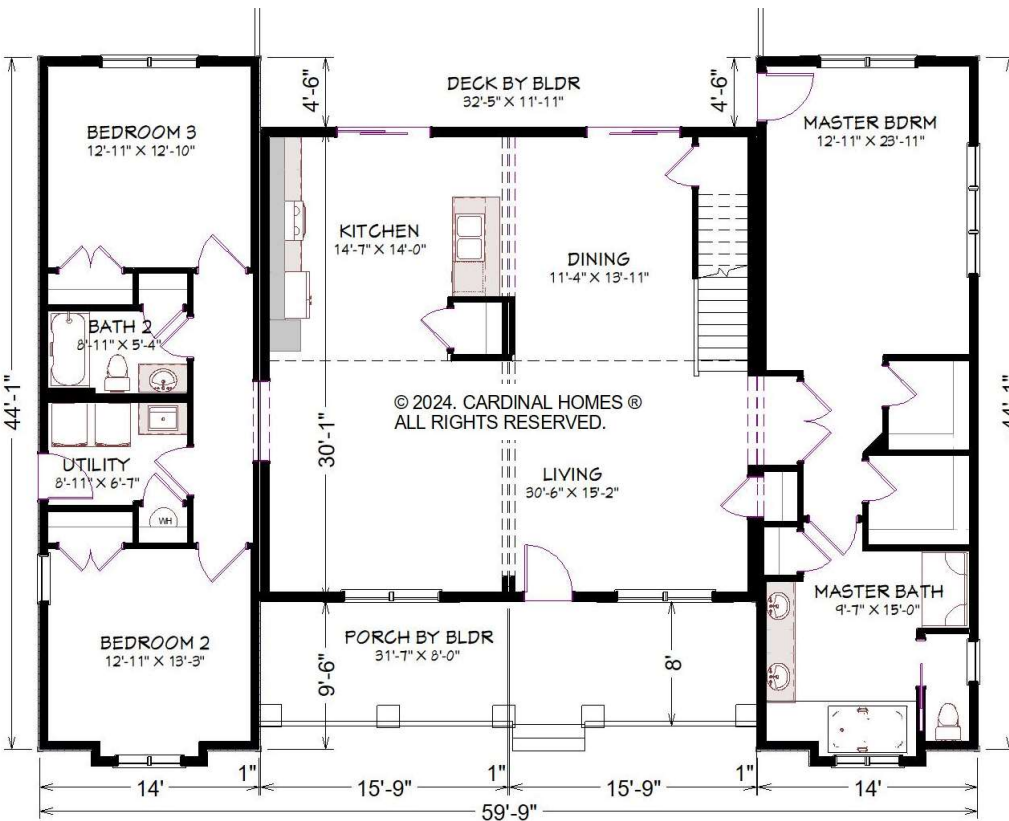

Optional decorative exterior features that are shown on renderings are not included in default pricing. Always refer to sales order for exact specifications and options.