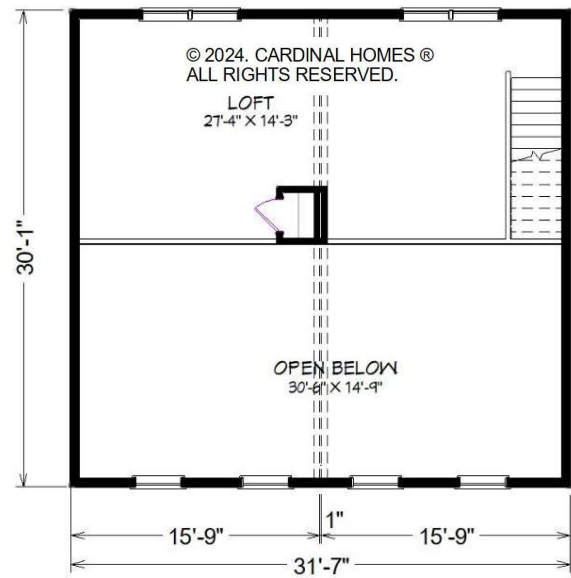

Optional decorative exterior features that are shown on renderings are not included in default pricing. Always refer to sales order for exact specifications and options.