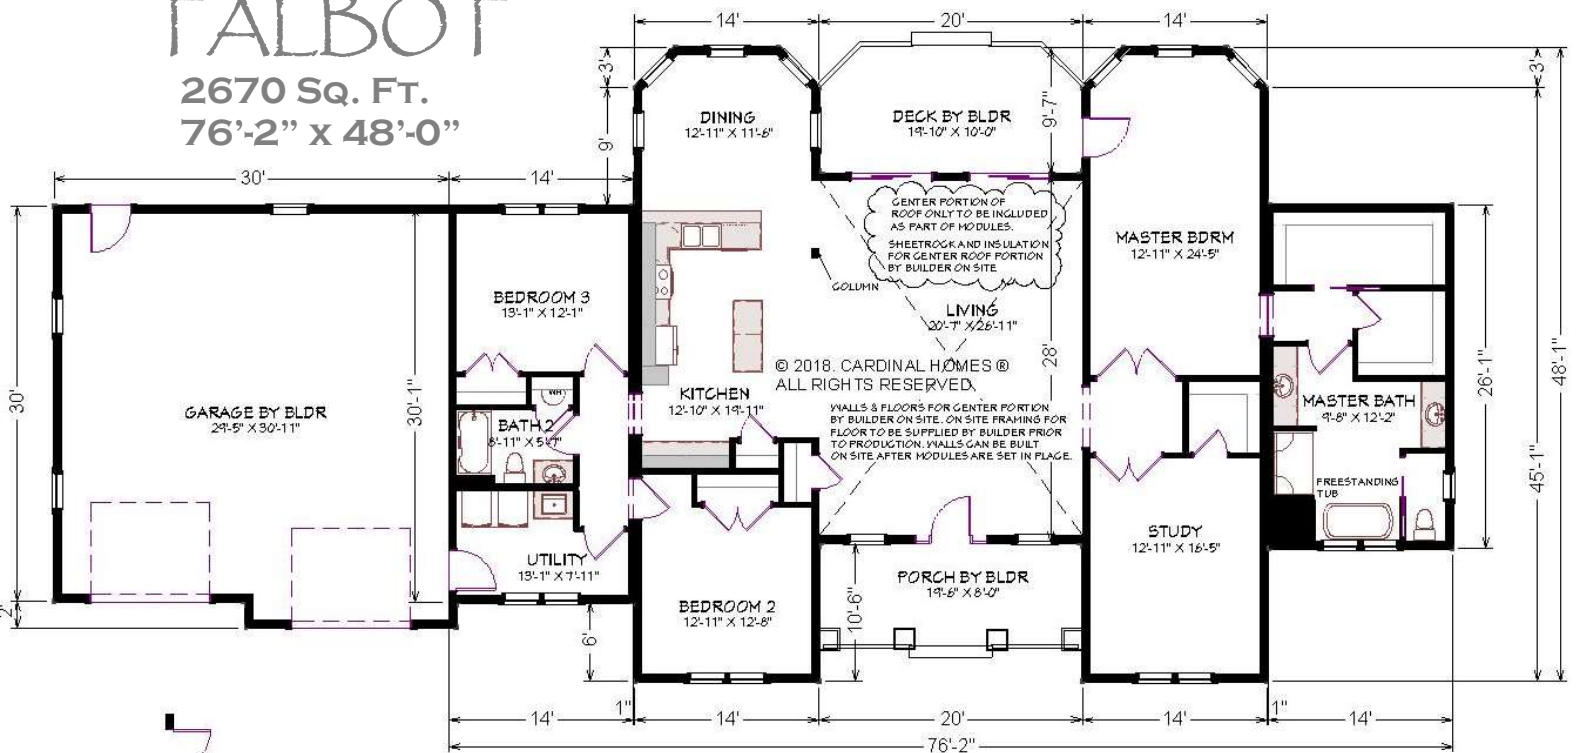

CARDINAL HOMES®

Hybrid Modular Collection

TALBOT
 2670 Sq. Ft.
 76'-2" X 48'-0"

© 2018. CARDINAL HOMES®
 ALL RIGHTS RESERVED.

Floors & walls for 20' x 28' Living area by builder-roof is part of modules. Outer modules supplied by Cardinal Homes®