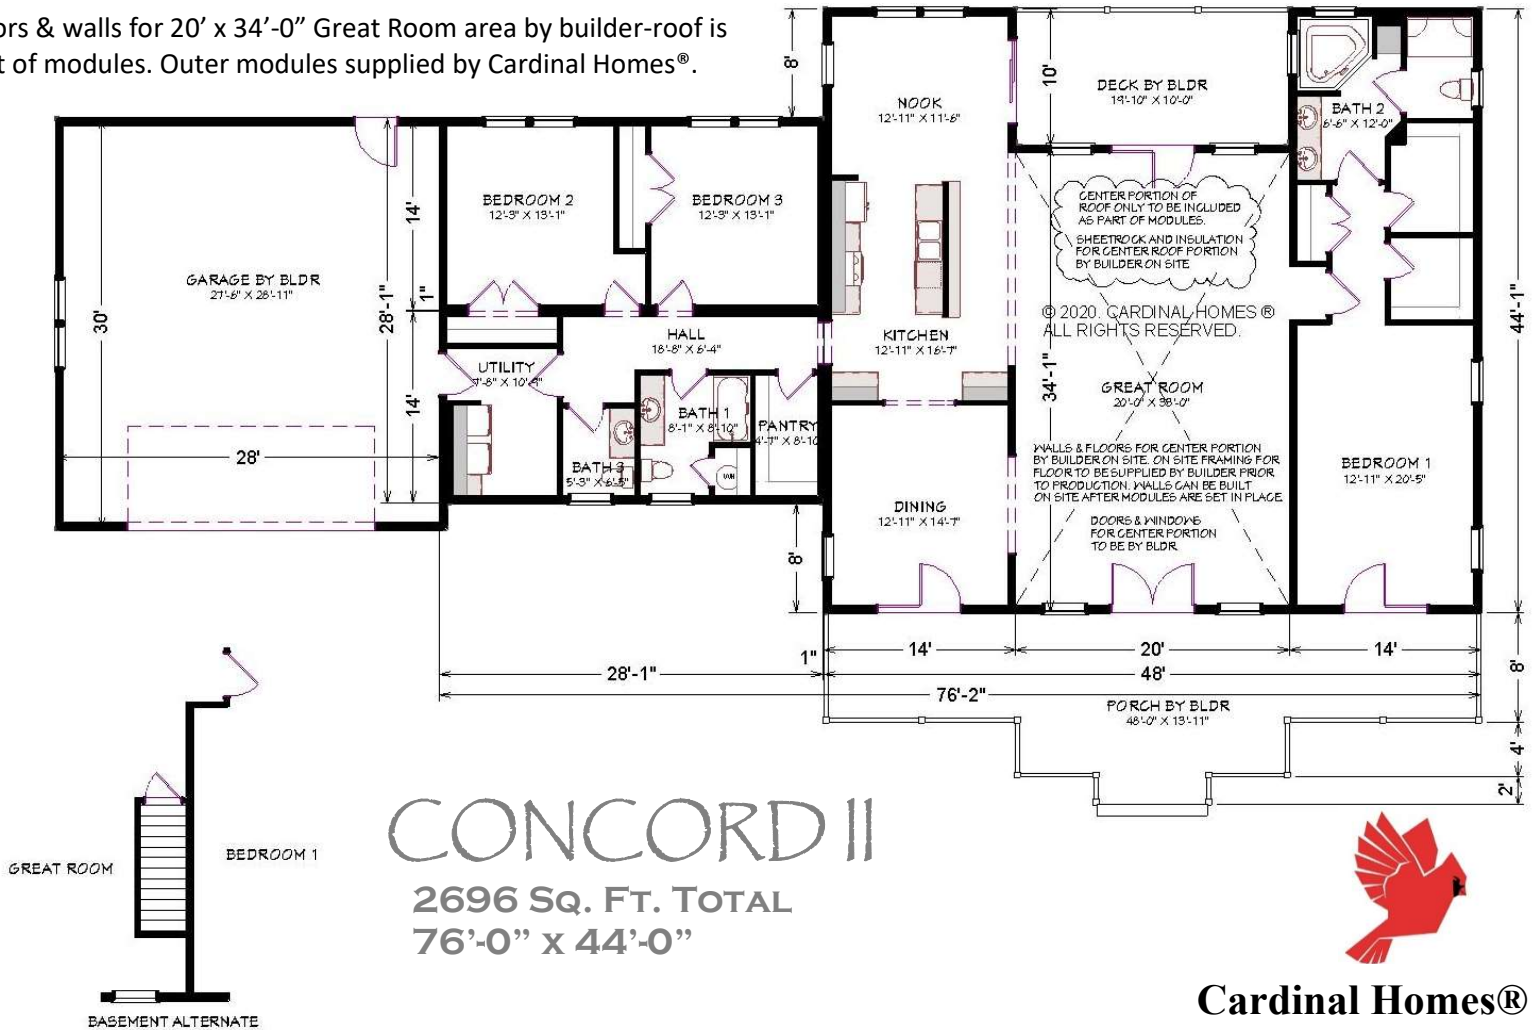

# Hybrid Modular Collection

Floors & walls for 20' x 34'-0" Great Room area by builder-roof is part of modules. Outer modules supplied by Cardinal Homes®.

**Cardinal Homes®**

Kituwah Manufacturing, LLC  
 d/b/a Cardinal Homes®  
 525 Barnesville Highway  
 Wylliesburg, VA 23976  
 (434)735-8111  
 www.cardinalhomes.com