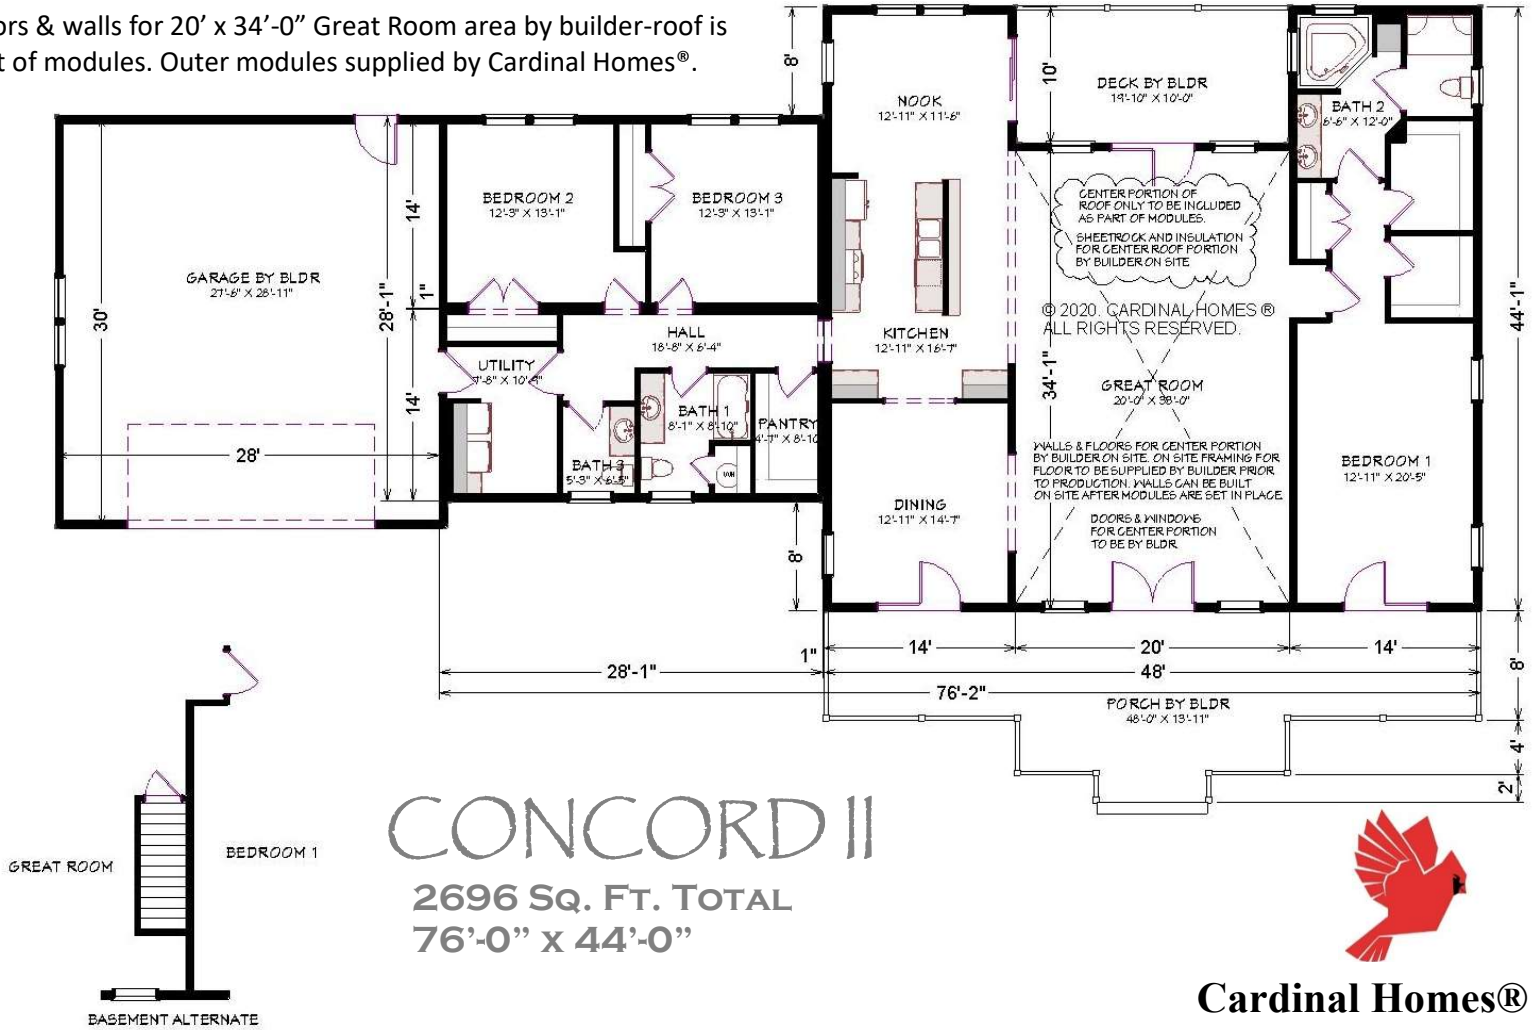

CARDINAL HOMES®

Hybrid Modular Collection

Floors & walls for 20' x 34'-0" Great Room area by builder-roof is part of modules. Outer modules supplied by Cardinal Homes®.

Cardinal Homes®

Kituwah Manufacturing, LLC
 d/b/a Cardinal Homes®
 525 Barnesville Highway
 Wylliesburg, VA 23976
 (434)735-8111
www.cardinalhomes.com