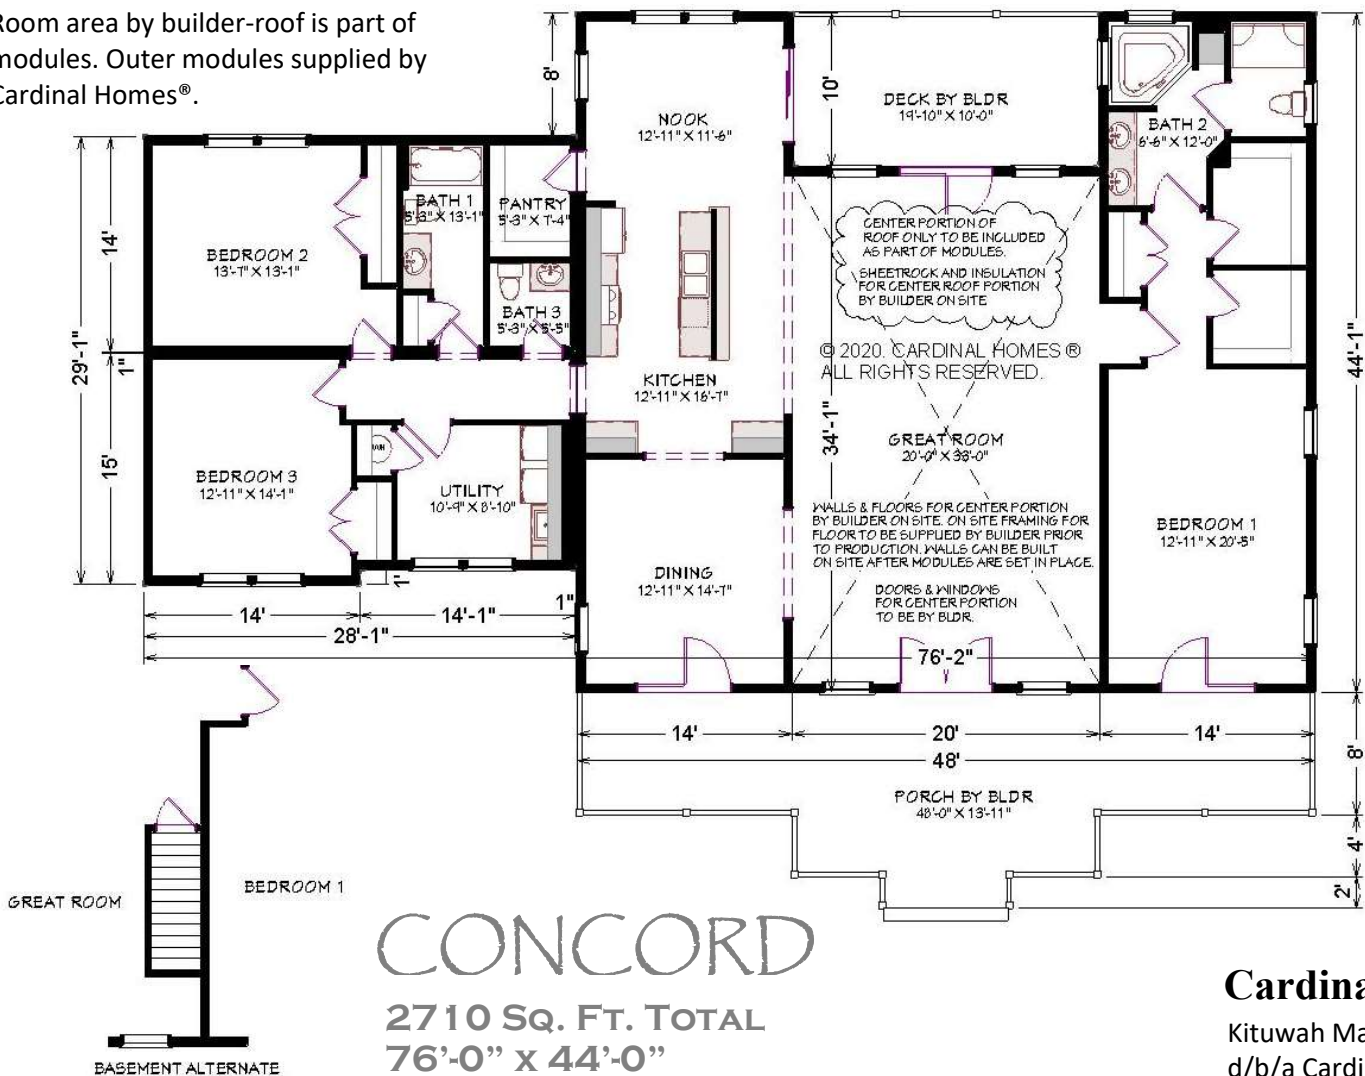

**CARDINAL HOMES®**

**Hybrid Modular Collection**

Floors & walls for 20' x 34'-0" Great Room area by builder—roof is part of modules. Outer modules supplied by Cardinal Homes®.

**CONCORD**

**2710 SQ. FT. TOTAL**  
**76'-0" X 44'-0"**