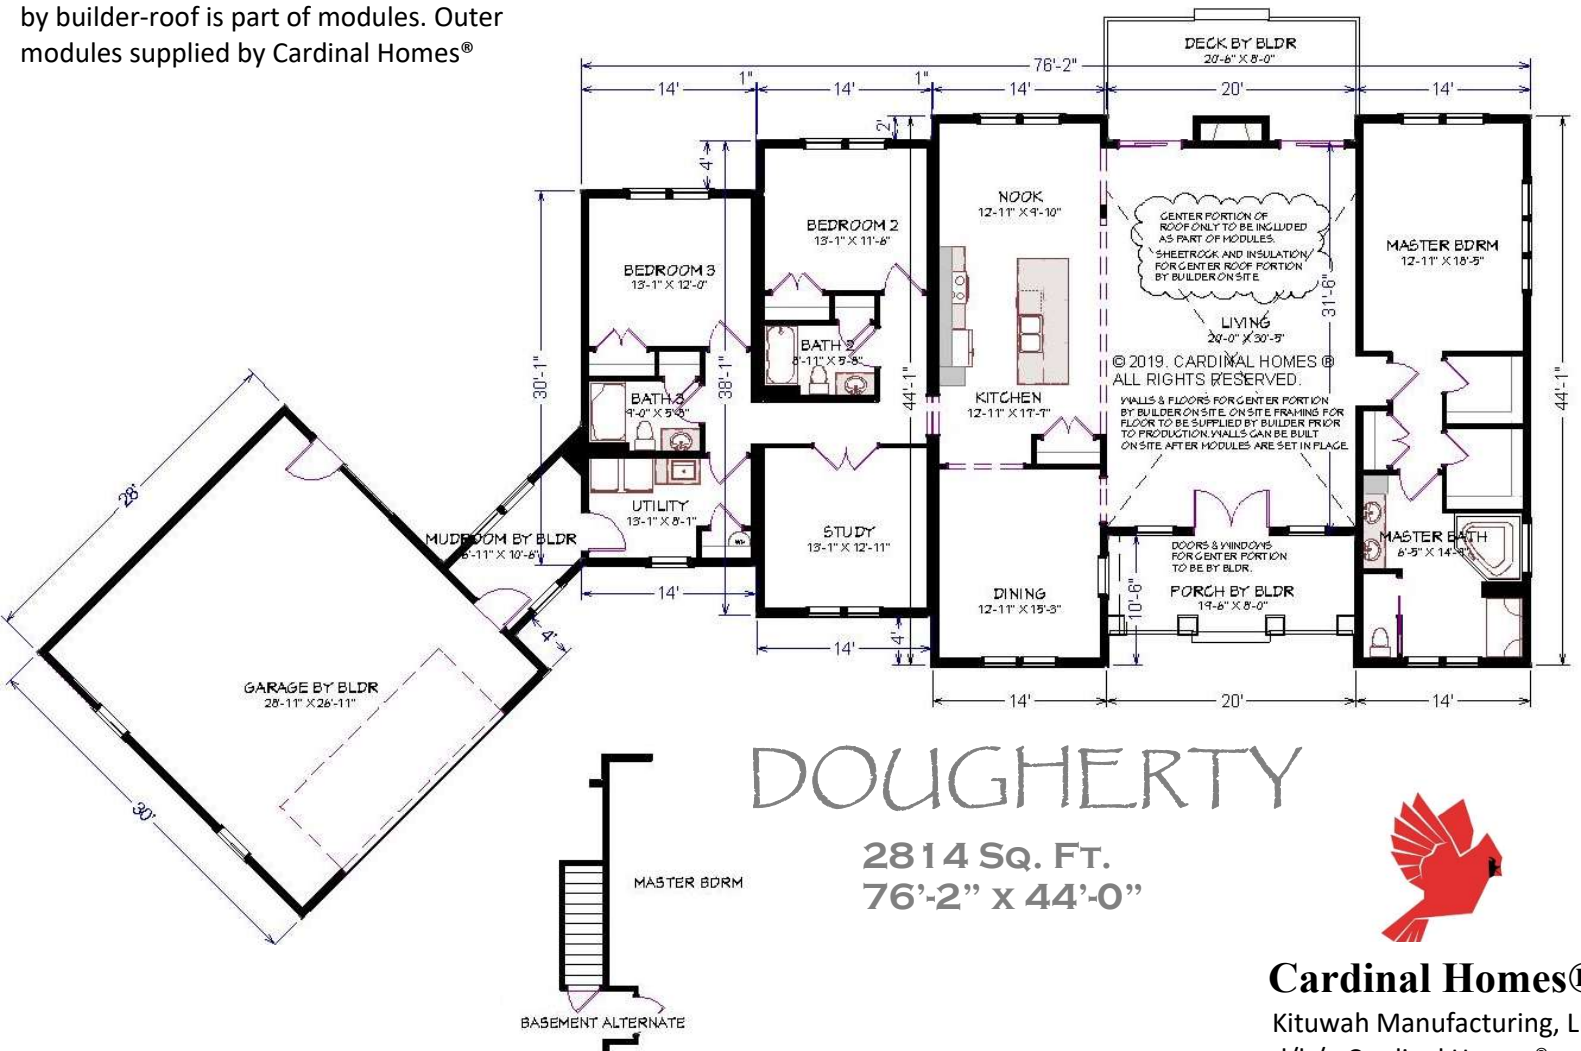

CARDINAL HOMES®

Hybrid Modular Collection

Floors & walls for 20' x 31'-6" Living area by builder—roof is part of modules. Outer modules supplied by Cardinal Homes®

Cardinal Homes®

Kituwah Manufacturing, LLC
 d/b/a Cardinal Homes®
 525 Barnesville Highway
 Wyllyesburg, VA 23976
 (434)735-8111
 www.cardinalhomes.com