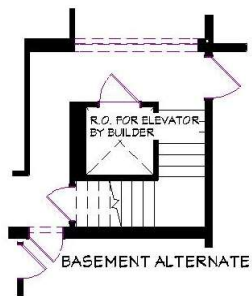

## SEASIDE

3388 Sq. Ft.  
51'-0" x 42'-0"

**Cardinal Homes®**

Kituwah Manufacturing, LLC  
d/b/a Cardinal Homes®  
525 Barnesville Highway  
Wylliesburg, VA 23976  
(434)735-8111  
www.cardinalhomes.com

© 2020. Cardinal Homes®.  
All Rights Reserved.