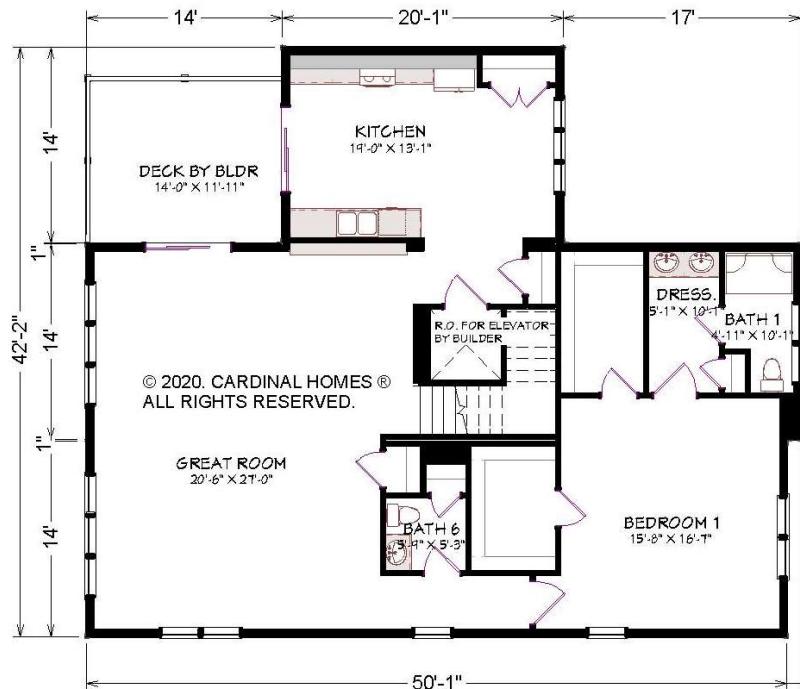

## SEASIDE

3388 Sq. Ft.  
51'-0" x 42'-0"

**Cardinal Homes®**

Kituwah Manufacturing, LLC  
d/b/a Cardinal Homes®  
525 Barnesville Highway  
Wylliesburg, VA 23976  
(434)735-8111  
www.cardinalhomes.com

© 2020. Cardinal Homes®.  
All Rights Reserved.