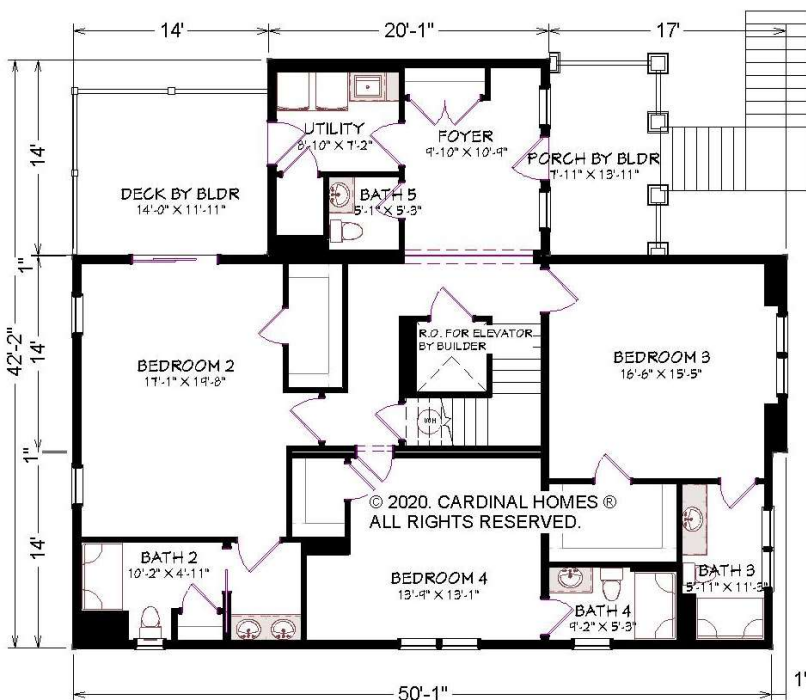

## SEASIDE

3388 Sq. Ft.  
51'-0" x 42'-0"

**Cardinal Homes®**

Kituwah Manufacturing, LLC  
d/b/a Cardinal Homes®  
525 Barnesville Highway  
Wylliesburg, VA 23976  
(434)735-8111  
www.cardinalhomes.com

© 2020. Cardinal Homes®.  
All Rights Reserved.