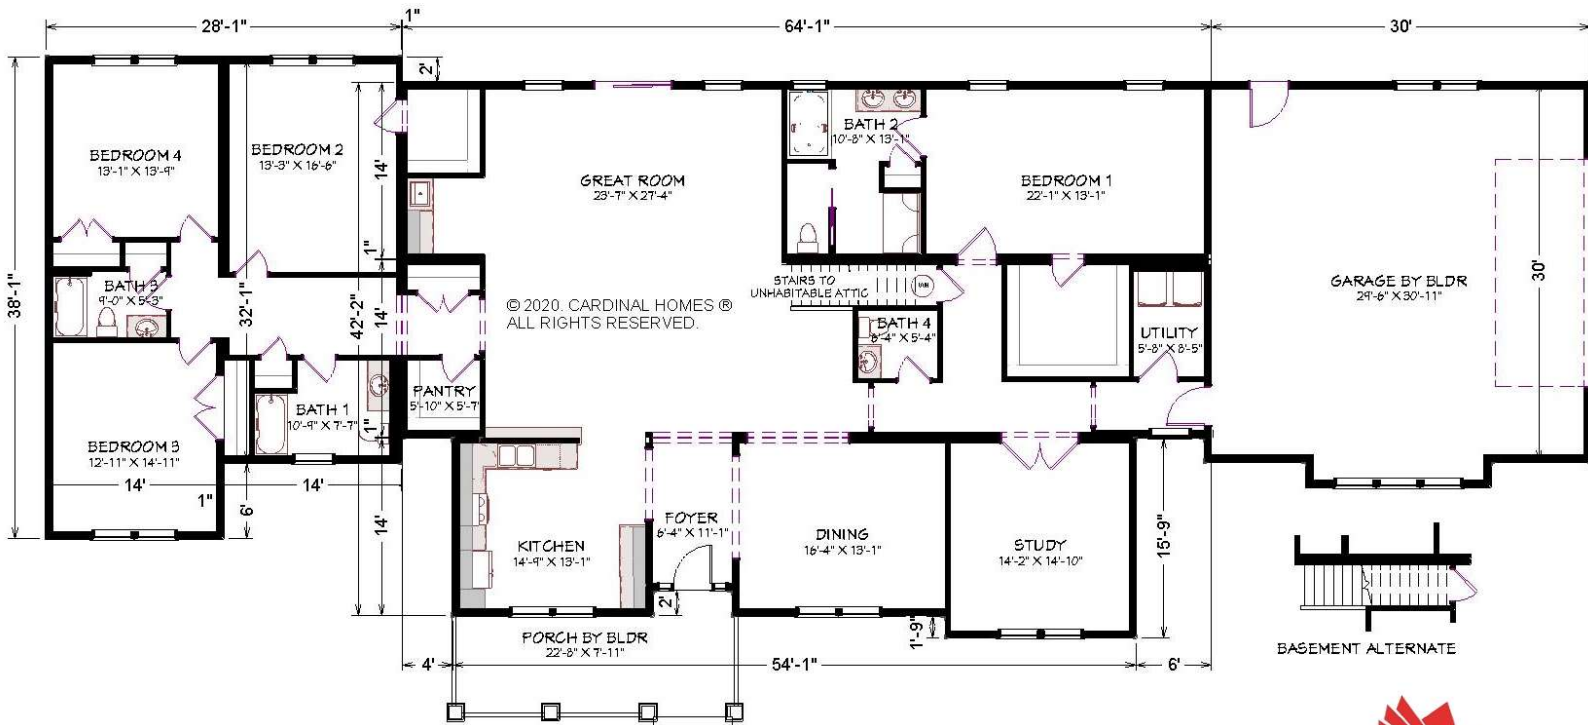

Classic Living Collection

**3542 Sq. Ft.
92'-0" X 45'-9"**

OXFORD