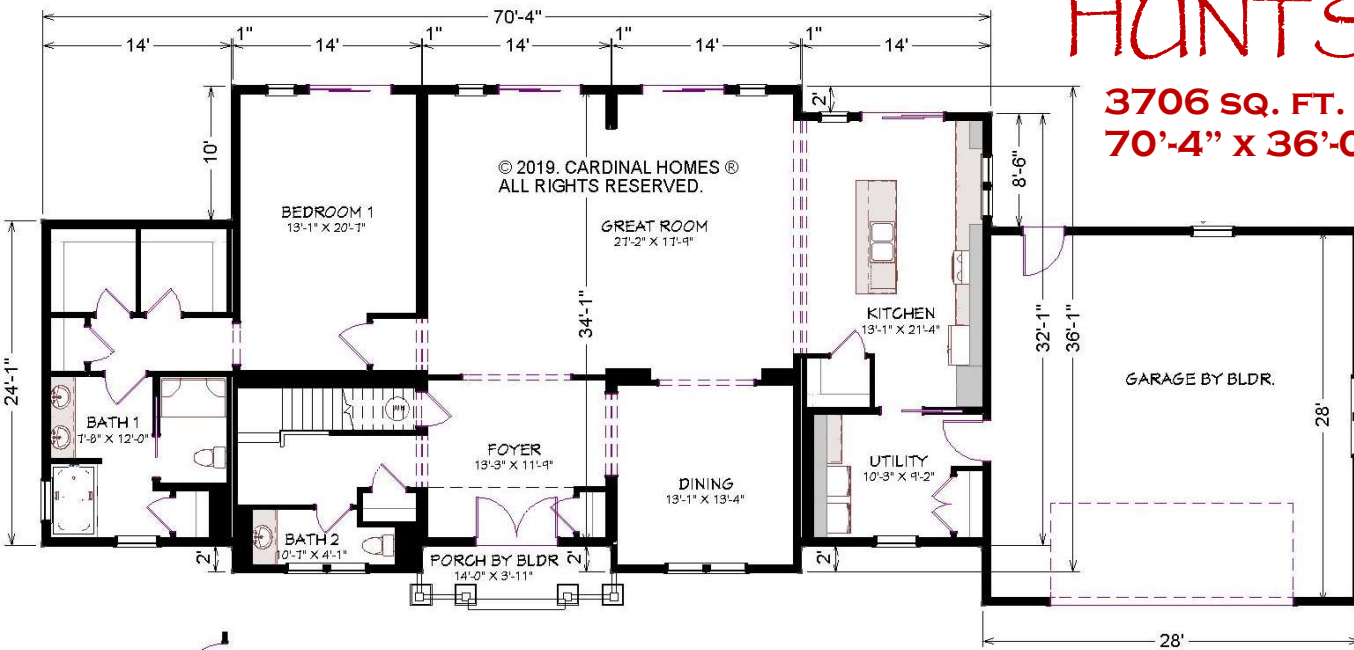

CARDINAL HOMES®

Classic Living Collection HUNTSVILLE

**3706 SQ. FT.
70'-4" X 36'-0"**

Optional decorative exterior features that are shown on renderings are not included in default pricing. Always refer to sales order for exact specifications and options.