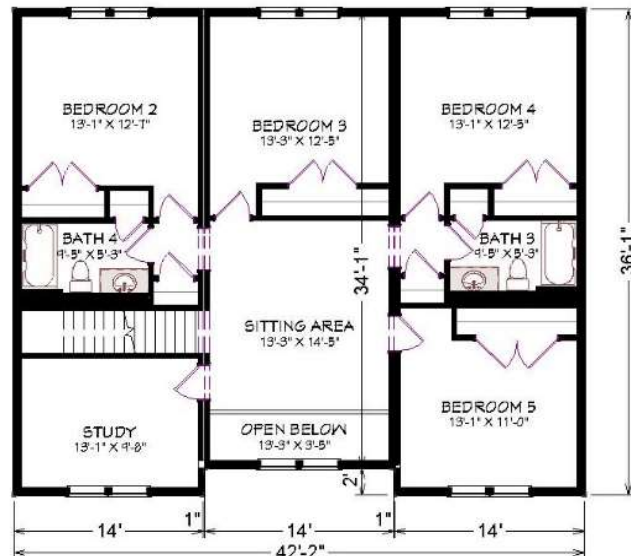

CARDINAL HOMES®

Classic Living Collection HUNTSVILLE

**3706 SQ. FT.
70'-4" X 36'-0"**

Optional decorative exterior features that are shown on renderings are not included in default pricing. Always refer to sales order for exact specifications and options.