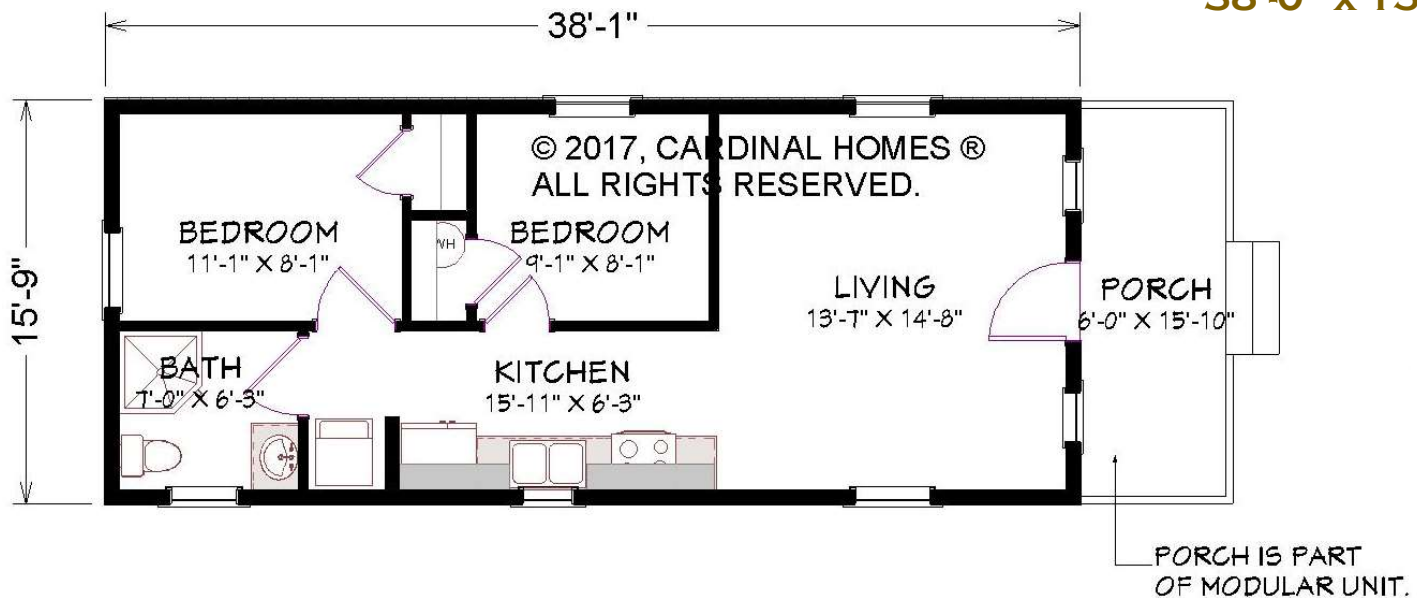

CARDINAL HOMES®

Tiny Living Collection

BRANTLEY

599 Sq. Ft.
38'-0" x 15'-9"

PORCH IS PART OF MODULAR UNIT.

Cardinal Homes®

Kituwah Manufacturing, LLC
d/b/a Cardinal Homes®
525 Barnesville Highway
Wylliesburg, VA 23976
(434)735-8111
www.cardinalhomes.com

For more detailed information including dimensions refer to working drawings.