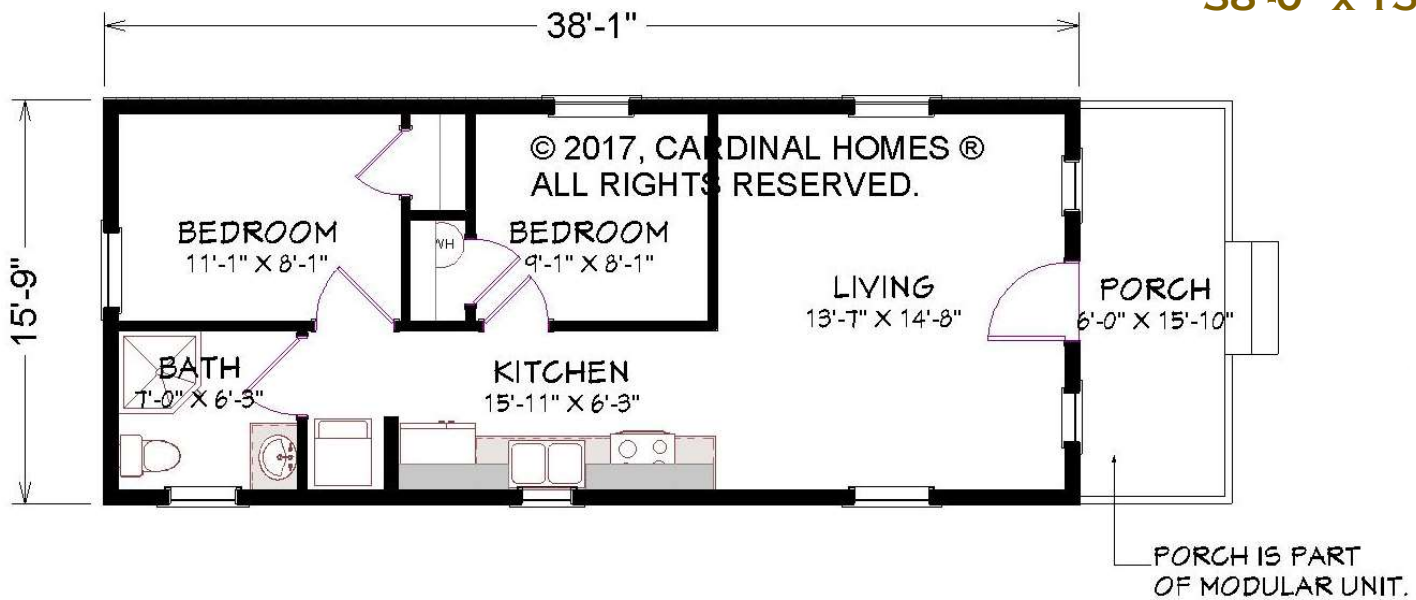

CARDINAL HOMES®

Tiny Living Collection

BRANTLEY

**599 Sq. Ft.
38'-0" x 15'-9"**

Cardinal Homes®

Kituwah Manufacturing, LLC
d/b/a Cardinal Homes®
525 Barnesville Highway
Wylliesburg, VA 23976
(434)735-8111
www.cardinalhomes.com

For more detailed information including dimensions refer to working drawings.