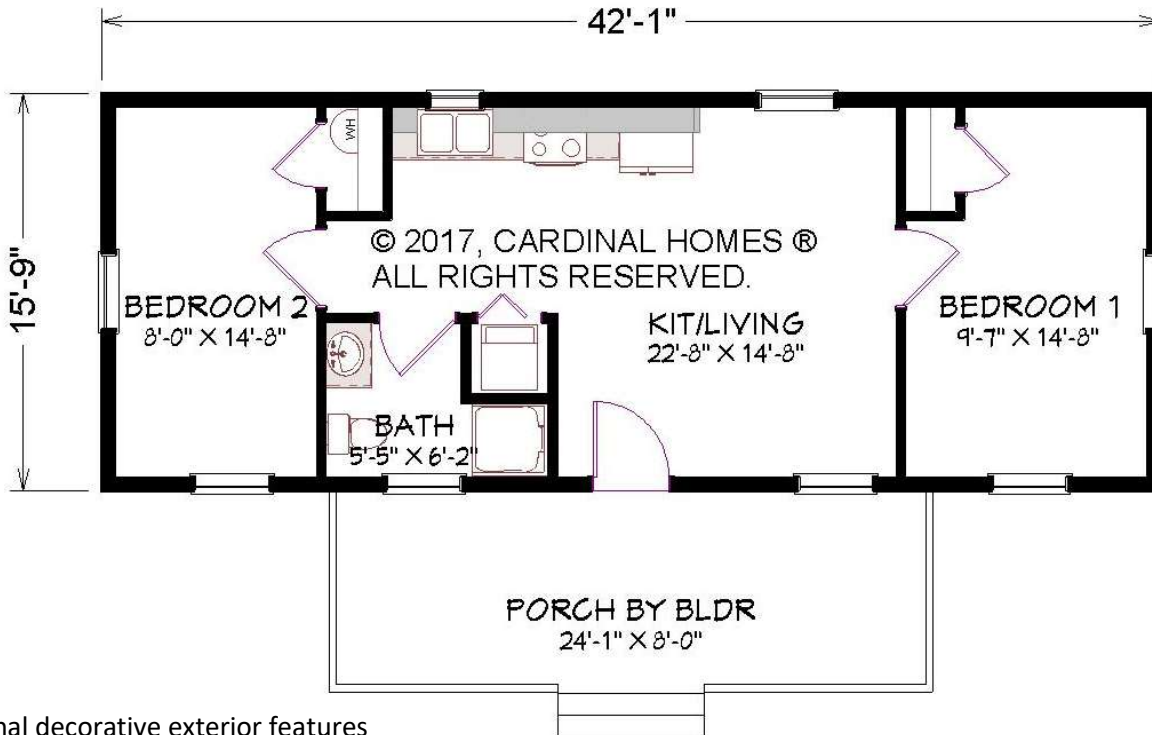

# Tiny Living Collection

## BISCAYNE

662 Sq. Ft.  
42'-0" x 15'-9"

**Cardinal Homes®**

Kituwah Manufacturing, LLC  
d/b/a Cardinal Homes®  
525 Barnesville Highway  
Wylliesburg, VA 23976  
(434)735-8111  
www.cardinalhomes.com

Optional decorative exterior features that are shown on renderings are not included in default pricing. Always refer to sales order for exact specifications and options.