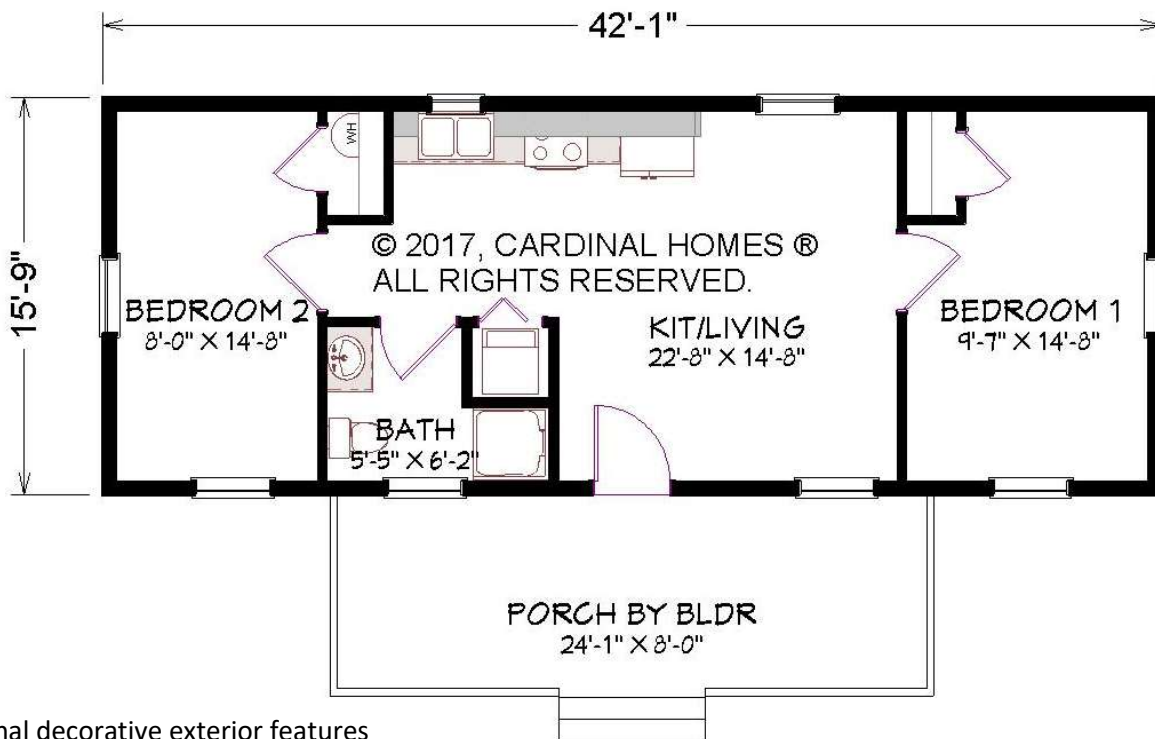

CARDINAL HOMES®

Tiny Living Collection

BISCAYNE

662 Sq. Ft.
42'-0" x 15'-9"

Cardinal Homes®

Kituwah Manufacturing, LLC
d/b/a Cardinal Homes®
525 Barnesville Highway
Wylliesburg, VA 23976
(434)735-8111
www.cardinalhomes.com

For more detailed information including dimensions refer to working drawings.